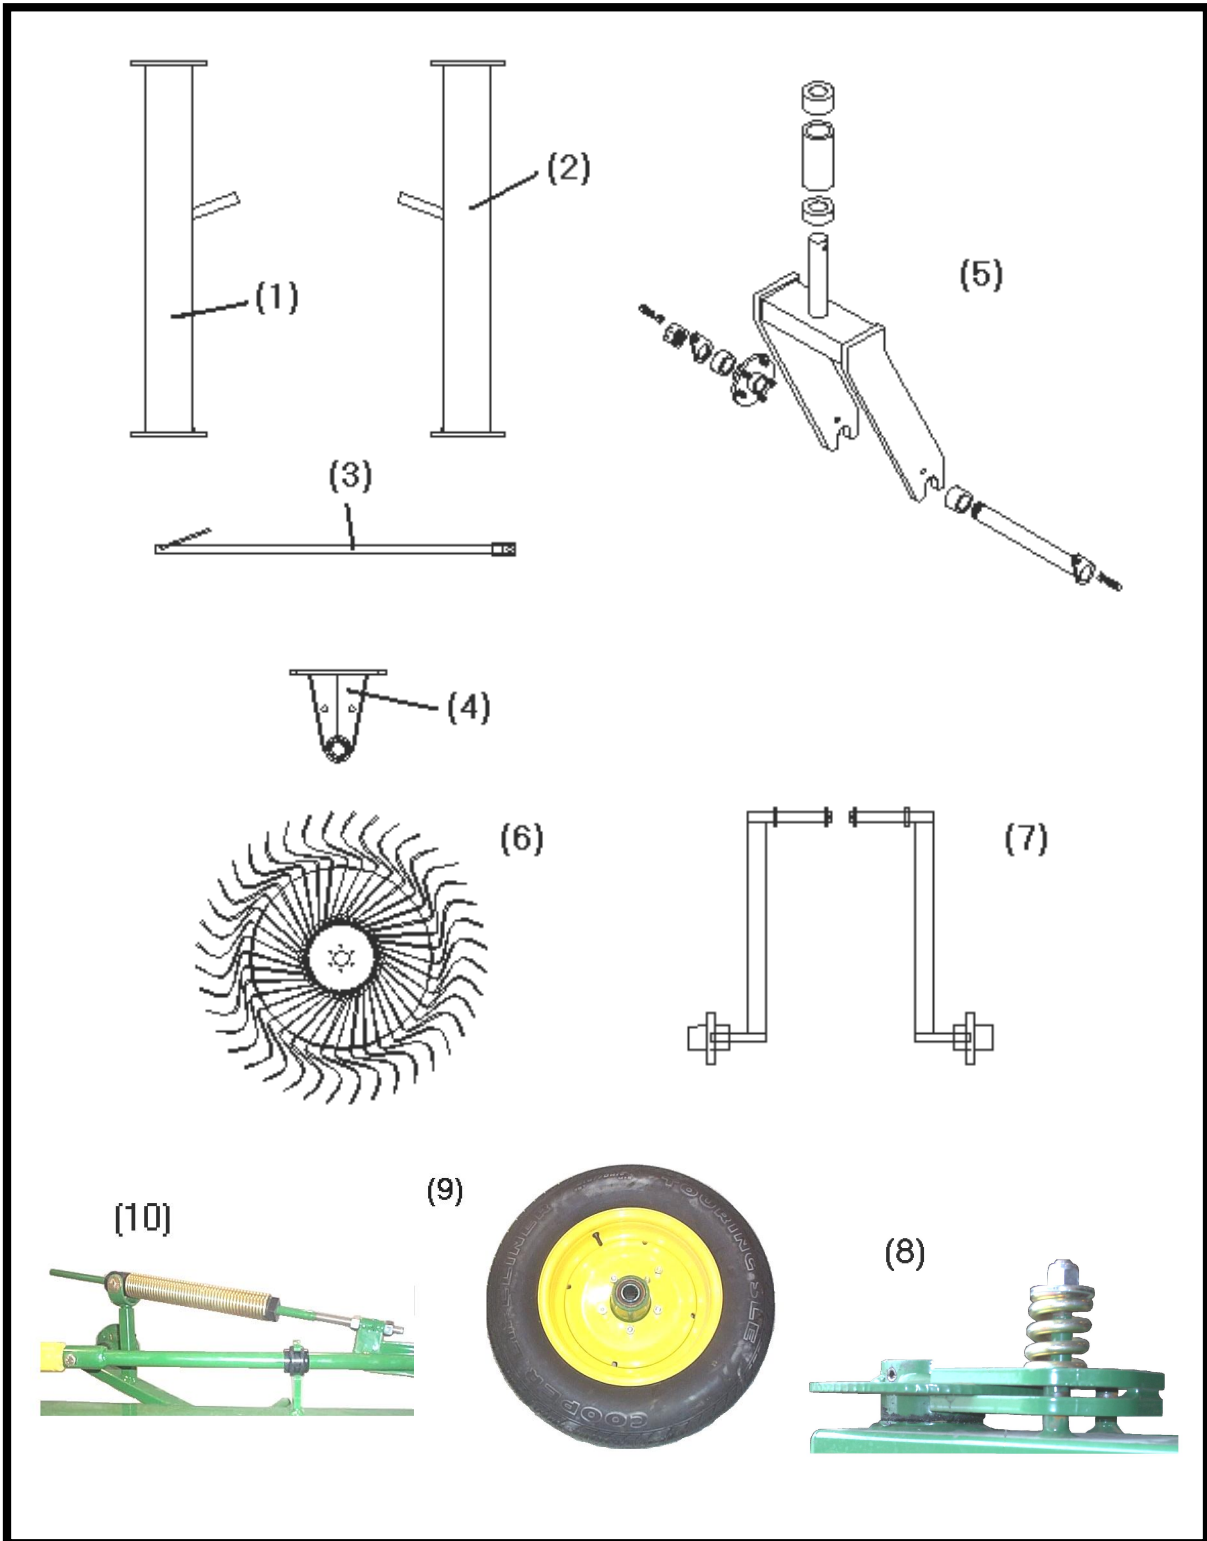

14 WHEEL EXTENSION PARTS