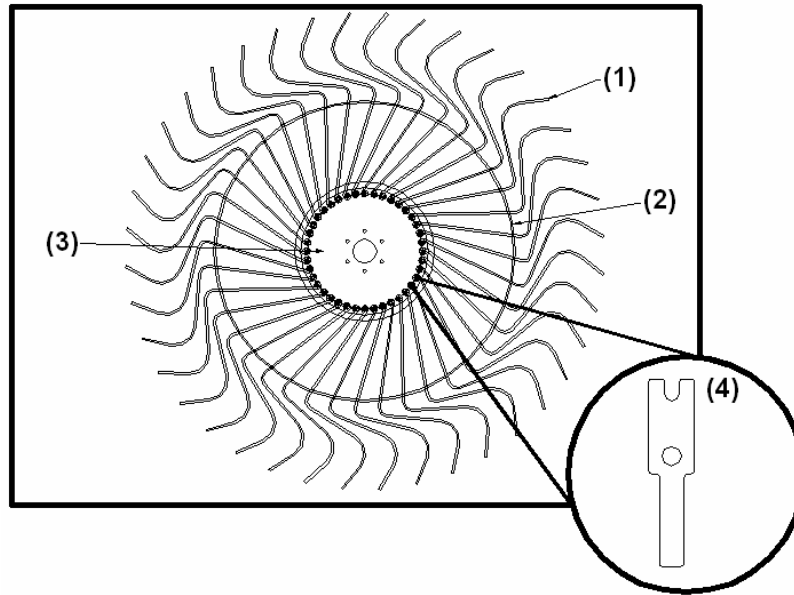

RAKE WHEEL ASSEMBLY

RAKE WHEEL ASSEMBLY

PARTS LIST

<u>Ref#</u>	<u>BMI#</u> <u>GRE YELL</u>	<u>Description</u>	<u>Qty.</u>
	16173	Left Rake Wheel (Serial # VR2569 and below)	6
	16766 17861	Left Rake Wheel (Serial # VR2570 and above)	6
	16174	Right Rake Wheel (Serial #VR2569 and below)	6
	16767 17862	Right Rake Wheel (Serial #VR2570 and above)	6
1	16092	Tines	480
2	16222	Outer Ring (Serial # VR2569 and below)	12
	16788 YEL	Outer Ring (Serial # VR2570 and above)	12
3	16498	Center Disk (Serial # VR2569 and below)	12
	16789 17863	Center Disk (Serial # VR2570 and above)	12
Not Shown	13802	3/8" NC Locknut	480
Not Shown	16388	3/8" x 1 1/4" NC Carriage Bolt (Serial # VR 2569 and below)	480
Not Shown		3/8" x (Serial # VR 2570 and above)	480
4	16499	Tooth clip (Serial # VR 2569 and below)	480