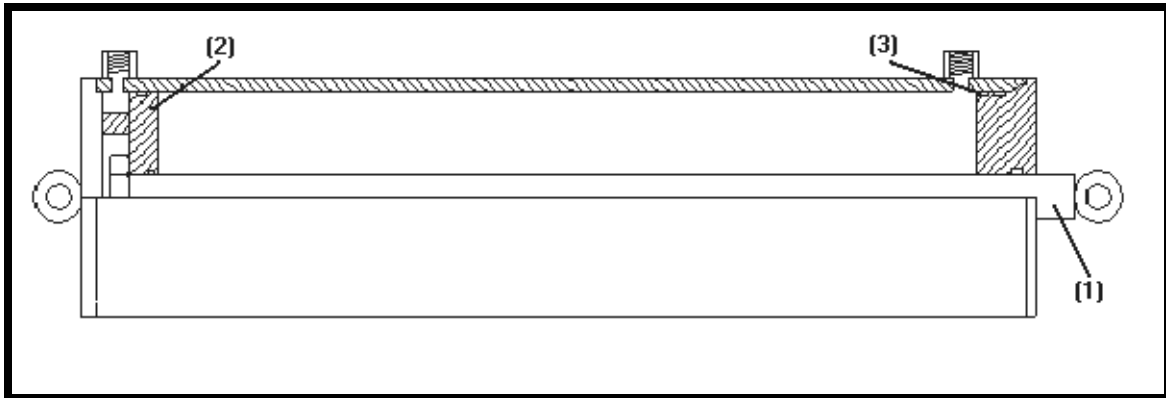

HYDRAULIC CYLINDER (MAIN)

HYDRAULIC CYLINDER (MAIN)

PARTS LIST

<u>Ref#</u>	<u>BMI#</u>	<u>Description</u>	<u>Qty.</u>
	16301	Hydraulic Cylinder Assembly	
1	16399	Main Cylinder Shaft	1
2	16598	Piston	1
3	16596	Gland	1
Not Shown	16396	Seal Kit	1