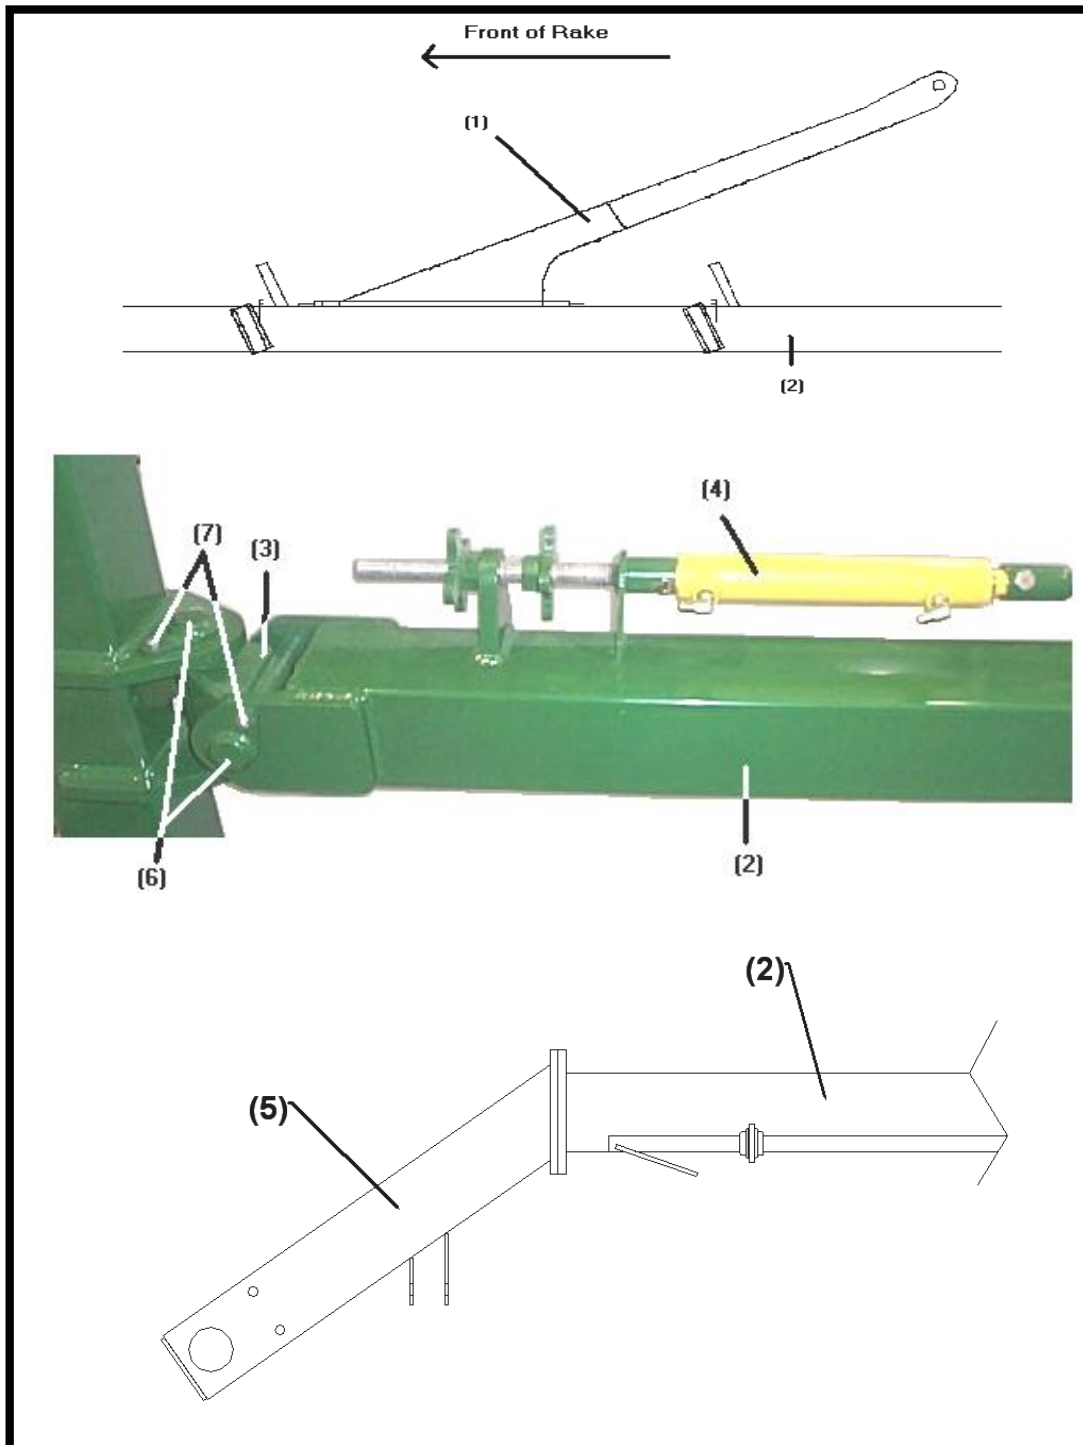

REAR FRAME ASSEMBLY

REAR FRAME ASSEMBLY

PARTS LIST

<u>Ref#</u>	<u>BMI#</u>	<u>Description</u>	<u>Qty.</u>
	<u>Green Yellow</u>		
1	16104/18086	Left Rear Frame	1
2	16105/18087	Right Rear Frame	1
3	16129 18091	Rear Axle Mount	2
Not Shown	14467	5/8" x 1 3/4" NC Bolt	8
Not Shown	11614	5/8" NC Serrated Flange Nut	8
4	16142 18124	Rear Frame Clamp Plate	2
Not Shown	14467	5/8" x 1 3/4" NC Bolt	8
Not Shown	13792	5/8" Lock Washer	8
Not Shown	10176	5/8" NC Nut	8
5	16141 20692	Main Ratchet Jack Body	1
6	16487 18088	Left Ratchet Jack Rod	1
7	16488 18089	Right Ratchet Jack Body	1
Not Shown	16489	Ratchet Jack Pin	2
Not Shown	10580	1/4" X 2" Cotter Pin	2
8	16490	Hose Clip	2
9	13802	3/8" NC Locknut	2

RAKE ARM ASSEMBLY

RAKE ARM ASSEMBLY

PARTS LIST

<u>Ref#</u>	<u>BMI#</u>	<u>Description</u>	<u>Qty.</u>
	GREEN /yellow		
1	16120 /18129	Left Riser Arm	1
	16121 /18130	Right Riser Arm	1
Not Shown	16650	Riser Arm Pin Washer	4
Not Shown	16122	Riser Arm Pin	2
Not Shown	16091	Riser Arm U-Bolt	4
Not Shown	16076	3/4" Serrated Flange Nut	8
2	16106	Left Rake Arm (Serial# VR2569 and below)	1
	16538 18095	Left Rake Arm (Serial# VR2570 and above)	1
	16107	Right Rake Arm (Serial# VR2569 and below)	1
	16539 18096	Right Rake Arm (Serial# VR2570 and above)	1
3	16130 18092	Knuckle (Left)	1
	16661 18093	Knuckle (Right)	1
4		Lift Rod Assembly (Page 8)	2
5	16110 18101	Left Front castor Support	1
	16111 18102	Right Front castor Support	1
Not Shown	14467	5/8" x 1 3/4" NC Bolt	12
Not Shown	11614	5/8" NC Serrated Flange Nut	12
6	16131 18094	Knuckle Pin	4
7	13803	3/8" x 1 1/2" NC Bolt	4
Not Shown	13802	3/8" NC Locknut	4
Not Shown	10580	1/4" x 2" Roll Pin	4
Not Shown	16389	Self Tapping Grease Zerk (90°)	4
Not Shown	16364	Self Tapping Grease Zerk	12