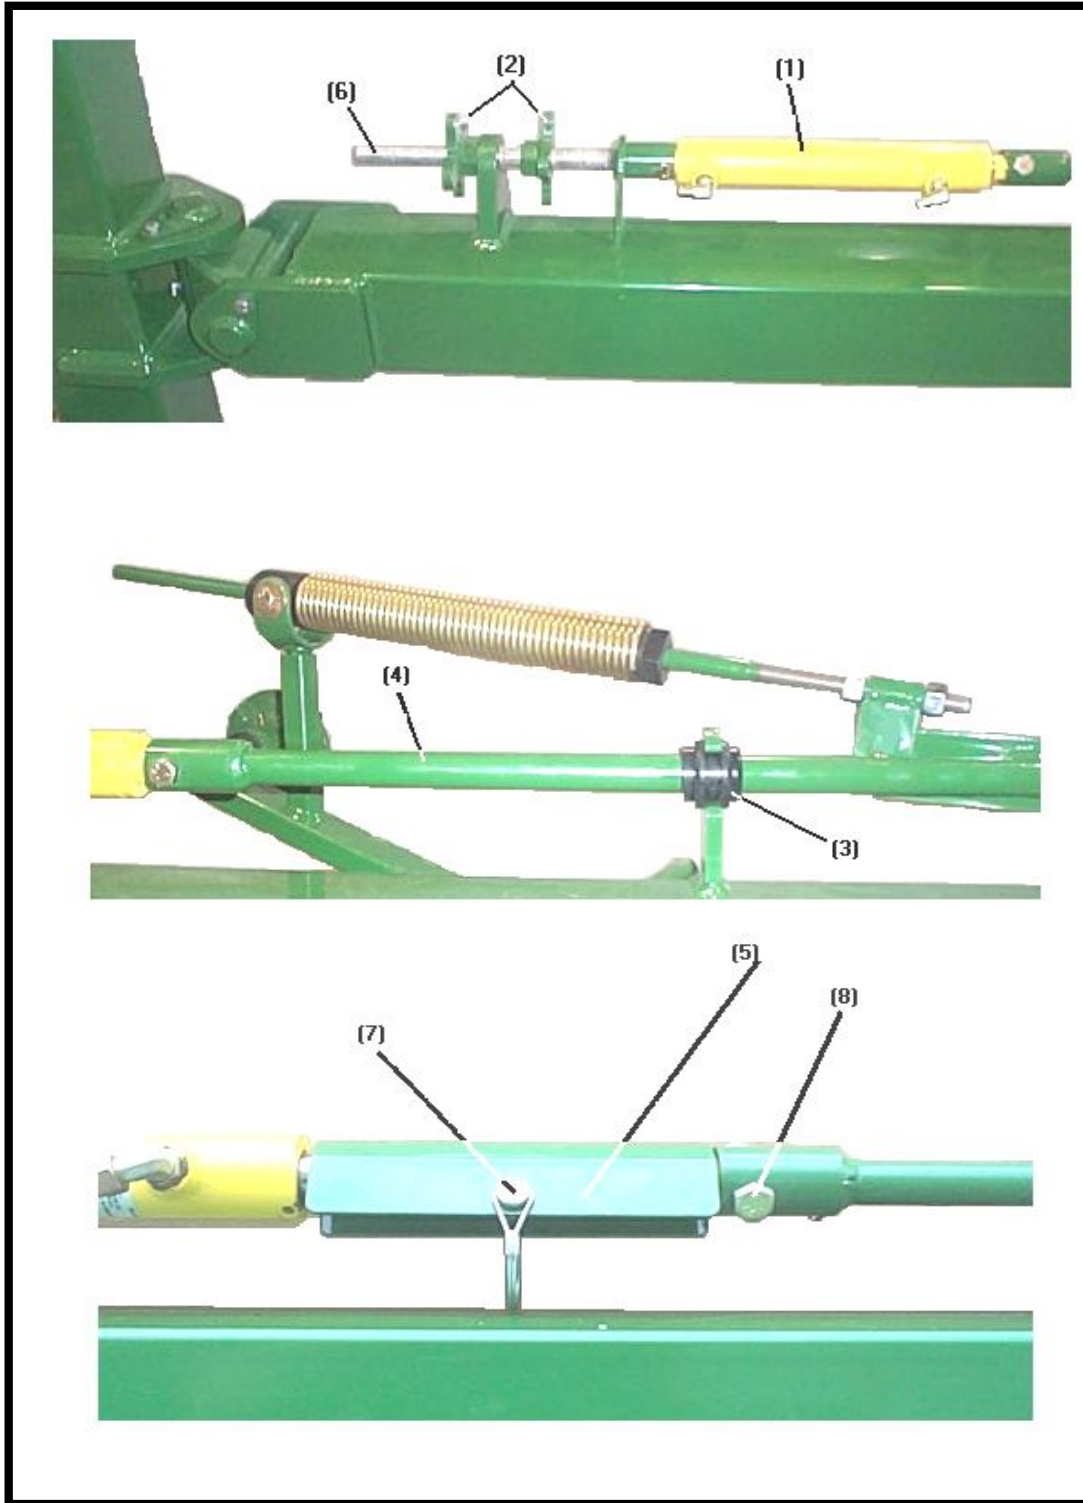

RAKE ARM ASSEMBLY

RAKE ARM ASSEMBLY

PARTS LIST

<u>Ref#</u>	<u>BMI#</u>	<u>Description</u>	<u>Qty.</u>
	GREEN /yellow		
1	16120 /18129	Left Riser Arm	1
	16121 /18130	Right Riser Arm	1
Not Shown	16650	Riser Arm Pin Washer	4
Not Shown	16122	Riser Arm Pin	2
Not Shown	16091	Riser Arm U-Bolt	4
Not Shown	16076	3/4" Serrated Flange Nut	8
2	16106	Left Rake Arm (Serial# VR2569 and below)	1
	16538 18095	Left Rake Arm (Serial# VR2570 and above)	1
	16107	Right Rake Arm (Serial# VR2569 and below)	1
	16539 18096	Right Rake Arm (Serial# VR2570 and above)	1
3	16130 18092	Knuckle (Left)	1
	16661 18093	Knuckle (Right)	1
4		Lift Rod Assembly (Page 8)	2
5	16110 18101	Left Front castor Support	1
	16111 18102	Right Front castor Support	1
Not Shown	14467	5/8" x 1 3/4" NC Bolt	12
Not Shown	11614	5/8" NC Serrated Flange Nut	12
6	16131 18094	Knuckle Pin	4
7	13803	3/8" x 1 1/2" NC Bolt	4
Not Shown	13802	3/8" NC Locknut	4
Not Shown	10580	1/4" x 2" Roll Pin	4
Not Shown	16389	Self Tapping Grease Zerk (90°)	4
Not Shown	16364	Self Tapping Grease Zerk	12

LIFT ROD ASSEMBLY

LIFT ROD ASSEMBLY

PARTS LIST

<u>Ref#</u>	<u>BMI#</u>	<u>Description</u>	<u>Qty.</u>
	<u>GREEN</u>	<u>YELLOW</u>	
1	10317 17442	Hydraulic Cylinder-Lift Rod (Page 23)	2
2	16133 12946	Adjuster Nut	4
3	16099	Lift Rod Bushing	12
4	16112 18106	Main Lift Rod	2
5	16497 18125	Cylinder Safety Lock	2
6	16134 18109	Left Threaded Rod (Left Assembly)	1
	16483 18110	Right Threaded Rod (Right Assembly)	1
7	12050	Tension PTO Clip	2
8	13805	1/2" x 2 1/4" NC Bolt	4
Not Shown	14443	1/2" NC Locknut	4