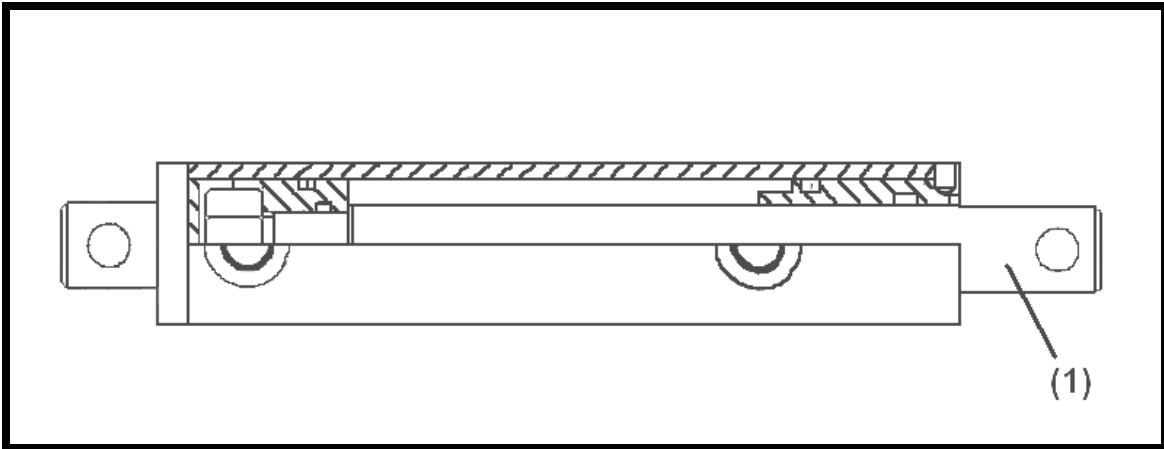

HYDRAULIC CYLINDER (LIFT ROD)

HYDRAULIC CYLINDER (LIFT ROD)

PARTS LIST

<u>Ref#</u>	<u>BMI#/HYSPEC#</u>	<u>Description</u>	<u>Qty.</u>
1	10317 17442	Hydraulic Cylinder Assembly	1
	16746	1" Cylinder Shaft	1
Not Shown	10318 17613	Seal Kit	1