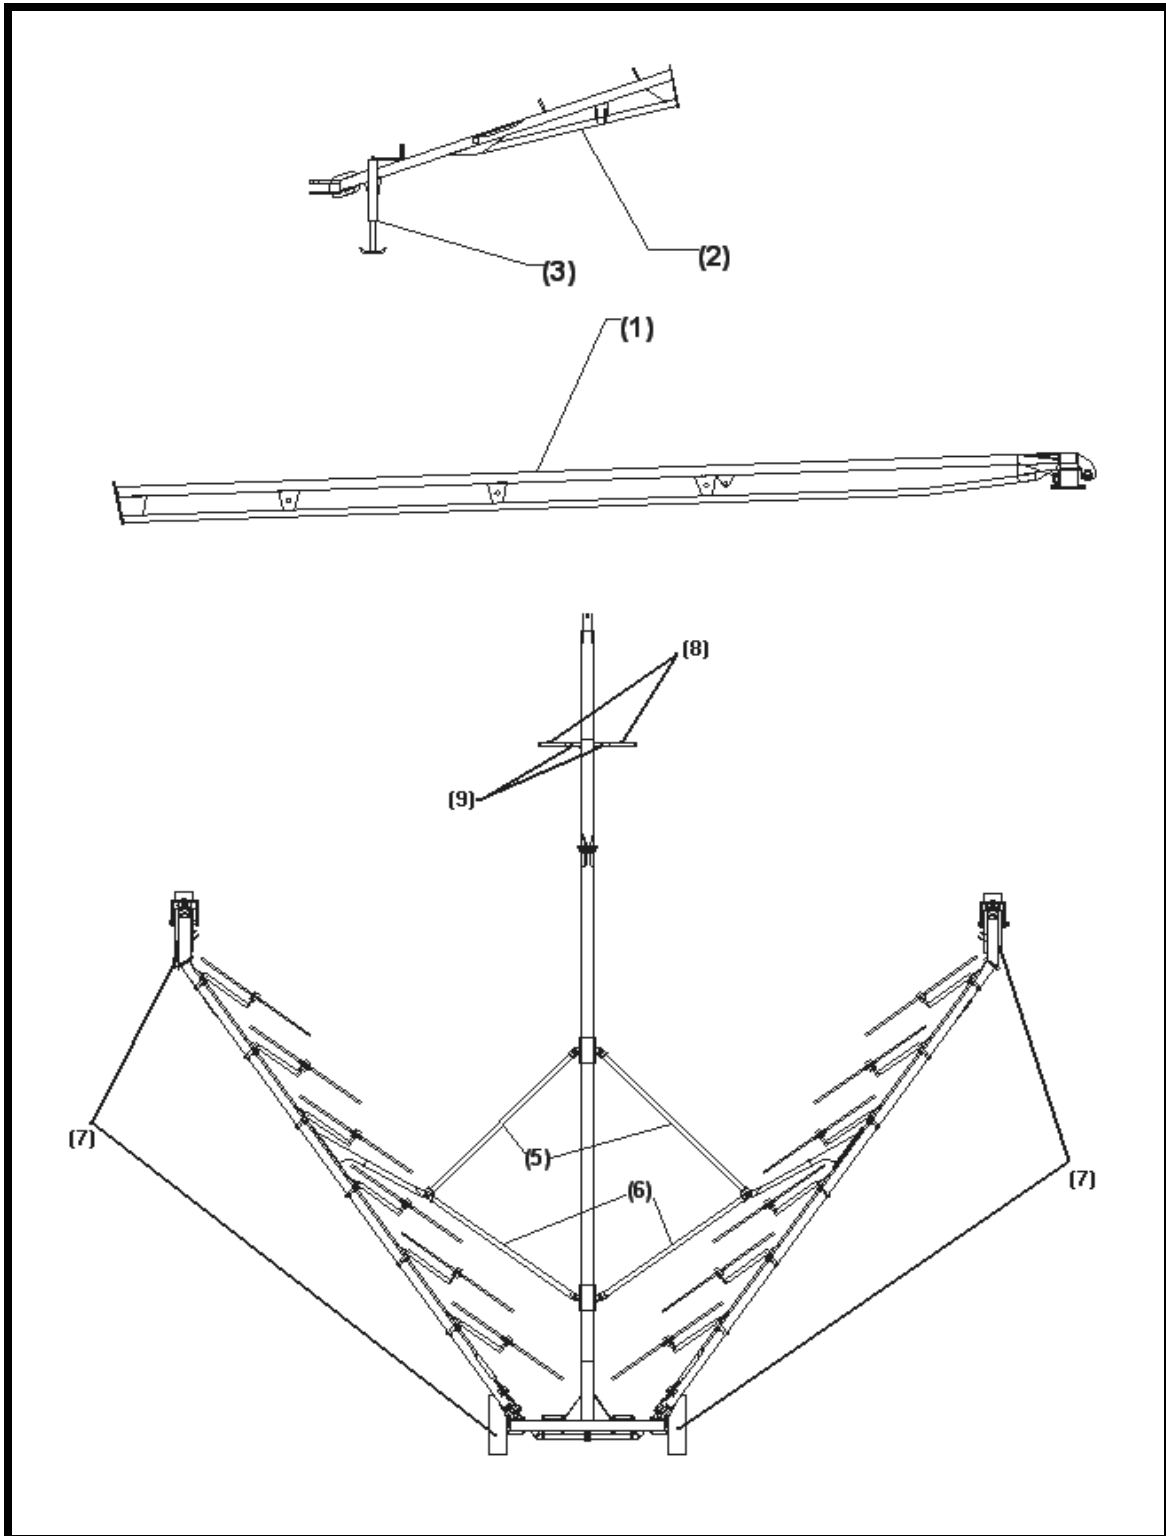

MAIN FRAME, WHEELS, SCISSOR ARMS AND TRANSPORT LINKS