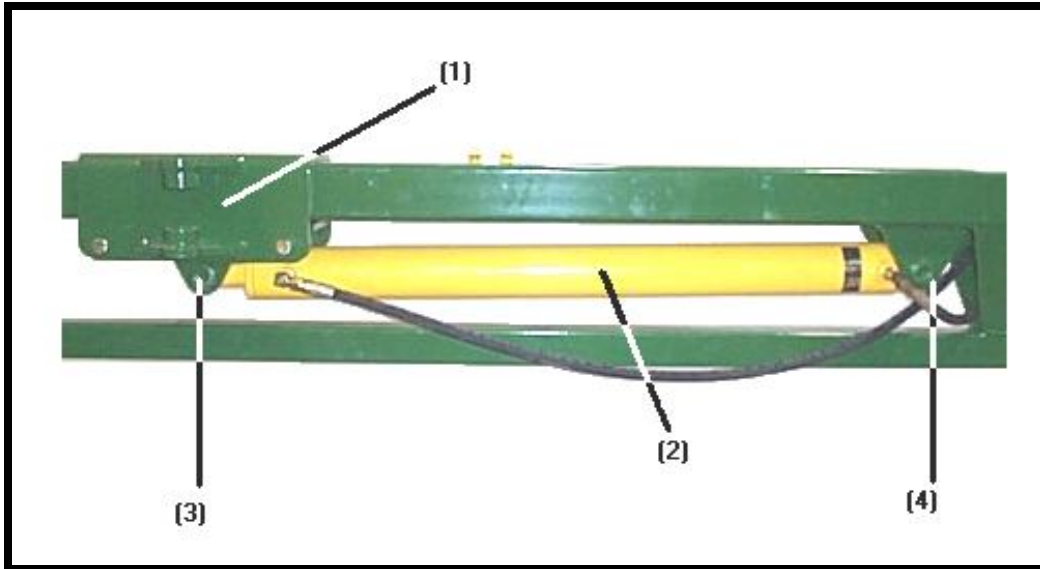

REAR SLIDE ASSEMBLY

REAR SLIDE ASSEMBLY

PARTS LIST

<u>Ref#</u>	<u>BMI#</u>	<u>Description</u>	<u>Qty.</u>
	GRE YEL		
1		Rear Slide (Page 5)	1
2	16301	Hydraulic Cylinder - Main (Page 22)	1
3	16140 18128	Ram End Cylinder Pin	1
4	16139 18127	Butt End Cylinder Pin	1
Not Shown	10580	1/4" x 2" Cotter Pin	2