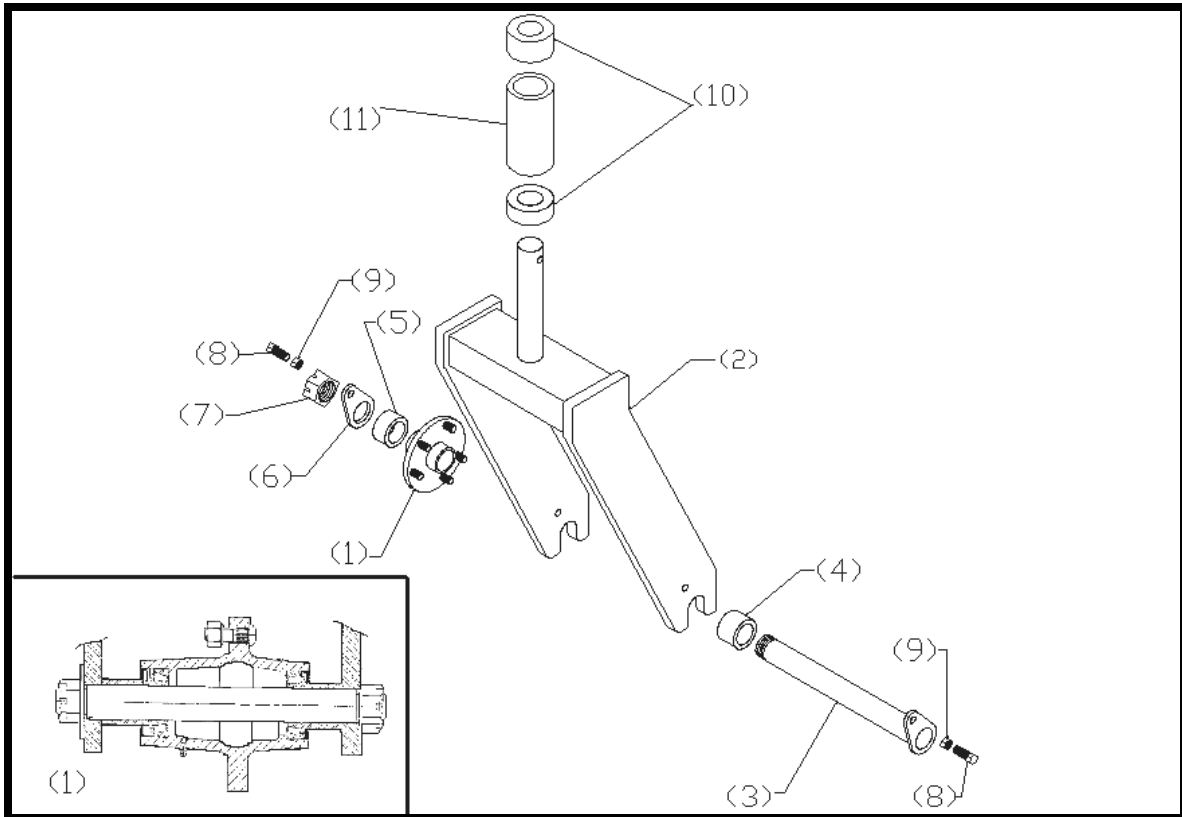

CASTER ASSEMBLY

PARTS LIST

<u>Ref#</u>	<u>BMI#</u>	<u>Description</u>	<u>Qty.</u>
1	GRE YELL	Caster Hub Assembly (Page 18)	2
2	16114 18103	Caster Forks	2
3	16135 18104	Caster Axle	2
4	16486 18135	Caster Axle Spacer B	2
5	16485 18134	Caster Axle Spacer A	2
6	16144 18105	Caster Axle Hanger	2
7	16087	1 1/4" NF Castle Nut	2
8	16040	3/8" x 1 3/4" NC Bolt	4
9	13802	3/8" NC Locknut	4
Not Shown	16097	Caster Wheel Pivot Bushing	4
Not Shown	16404	Caster Pivot Bushing Spacer	2
Not Shown	16364	Self Tapping Grease Zerk	2
Not Shown	10302	3/16" x 1 1/4" Roll Pin	2