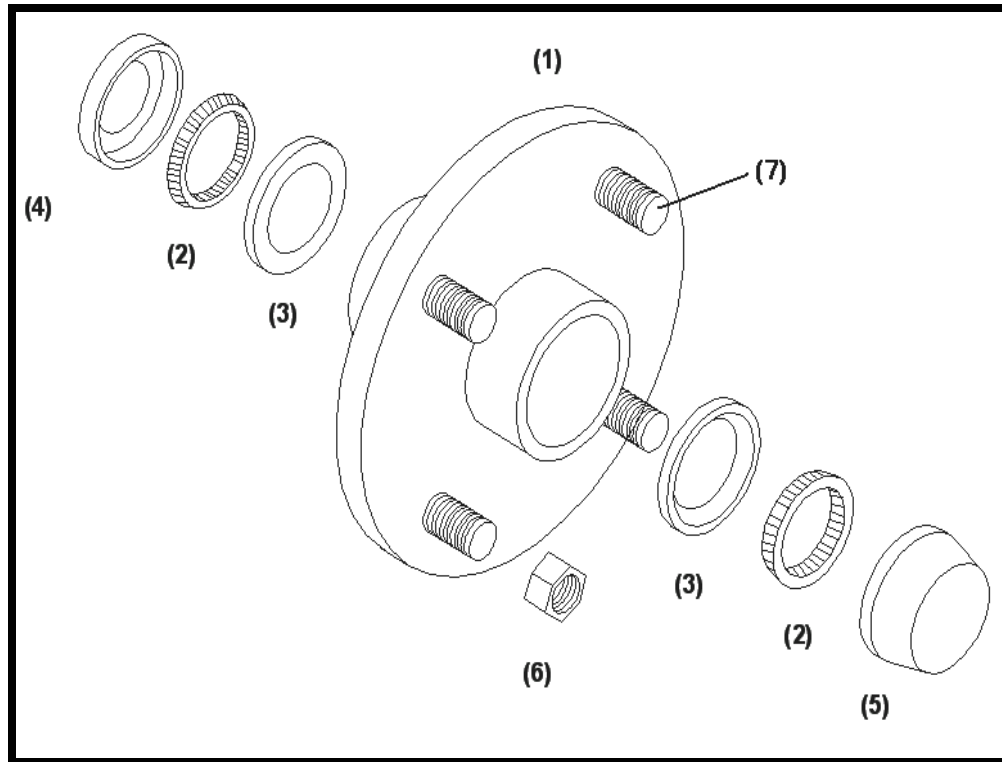

HUB ASSEMBLY (REAR FRAME)

HUB ASSEMBLY (REAR FRAME)

PARTS LIST

<u>Ref#</u>	<u>BMI#</u>	<u>Description</u>	<u>Qty.</u>
1	10082	inner cone	2
2	16305	outer cone	2
3	16306	Seal	2
4	16308	Dust Cap	2
5	16307	Wheel Bolt	10
6	16724	Hub w/Cups	2
7	10083	Inner Cup	2
8	16304	Outer Cup	2
9	16364	Self Tapping Grease Zerk	2
10	16358	3/4" Castle Nut NF	2
Not Shown	11669	Cotter Pin 3/16" x 1 1/4"	2
11	16323	Rear Wheel Spindle	2

HUB ASSEMBLY (CASTER)

HUB ASSEMBLY (CASTER)

PARTS LIST

<u>Ref#</u>	<u>BMI#</u>	<u>Description</u>	<u>Qty.</u>
1	16295	Caster Hub Cups	4
2	16296	Caster Hub Cones	4
3	16297	Seal	4
4	16356	Wheel Nut	10
5	16364	Self Tapping Grease Zerk	2
6	16725	Caster Wheel w/Cups and Studs	2
Not Shown	16135	Caster Axle	2
Not Shown	16299	1 1/4" NF Castle Nut	2
Not Shown	10580	1/4" x 2" Cotter Pin	2

HUB ASSEMBLY (RAKE WHEEL ARM)

HUB ASSEMBLY (RAKE WHEEL ARM)

PARTS LIST

<u>Ref#</u>	<u>BMI#</u>	<u>Description</u>	<u>Qty.</u>
1	16413	Hub with Studs and Races	2
2	16082	Inner/Outer Bearing	24
3	16081	Inner/Outer Bearing Cup	24
4	16083	Grease Seal	12
5	16084	Dust Cap	12
6	16085	1/2" NF Wheel Nut	48
7	16391	1/2" Wheel Stud	48
Not Shown	16364	Self Tapping Grease Zerk	12
Not Shown	16086	Rake Wheel Spindle	12
Not Shown	16087	Rake Wheel Castle Nut	12
Not Shown	16088	Rake Wheel Spindle Washer	12
Not Shown	16089	1/8" x 1 3/4" cotter pin	12