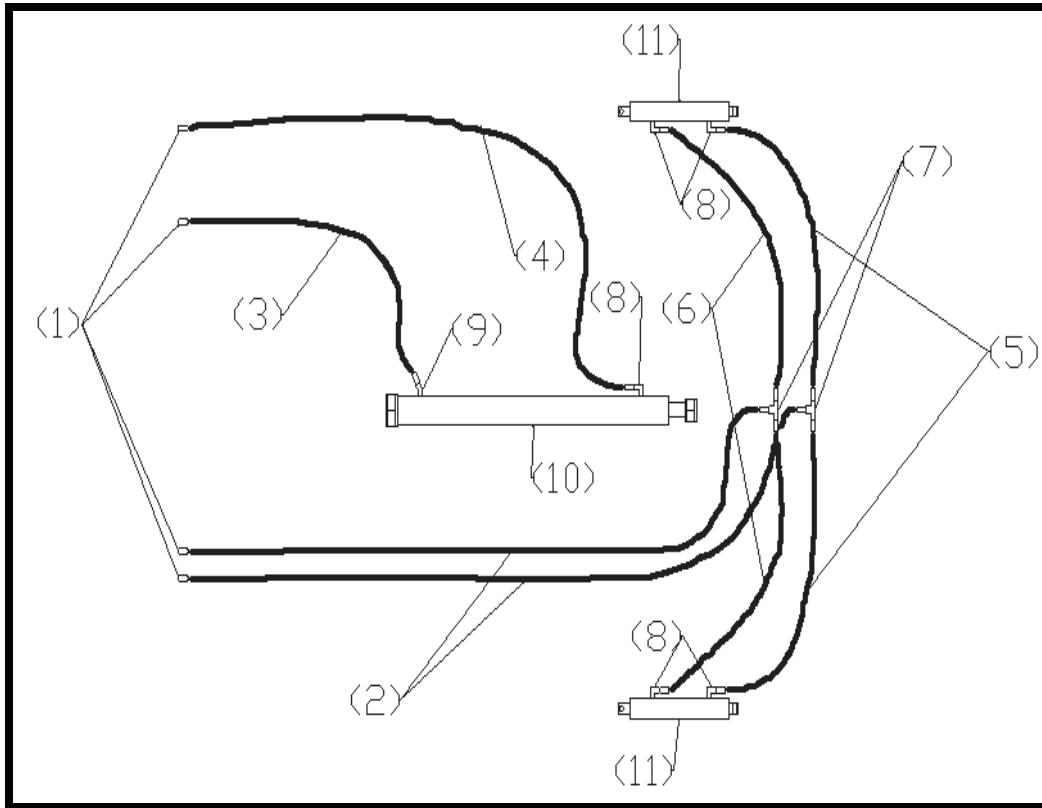

HUB ASSEMBLY (RAKE WHEEL ARM)

HUB ASSEMBLY (RAKE WHEEL ARM)

PARTS LIST

<u>Ref#</u>	<u>BMI#</u>	<u>Description</u>	<u>Qty.</u>
1	16413	Hub with Studs and Races	2
2	16082	Inner/Outer Bearing	24
3	16081	Inner/Outer Bearing Cup	24
4	16083	Grease Seal	12
5	16084	Dust Cap	12
6	16085	1/2" NF Wheel Nut	48
7	16391	1/2" Wheel Stud	48
Not Shown	16364	Self Tapping Grease Zerk	12
Not Shown	16086	Rake Wheel Spindle	12
Not Shown	16087	Rake Wheel Castle Nut	12
Not Shown	16088	Rake Wheel Spindle Washer	12
Not Shown	16089	1/8" x 1 3/4" cotter pin	12

HYDRAULIC CYLINDER (LIFT ROD)

HYDRAULIC CYLINDER (LIFT ROD)

PARTS LIST

<u>Ref#</u>	<u>BMI#/HYSPEC#</u>	<u>Description</u>	<u>Qty.</u>
1	10317 17442	Hydraulic Cylinder Assembly	1
	16746	1" Cylinder Shaft	1
Not Shown	10318 17613	Seal Kit	1

HYDRAULIC SCHEMATICS

HYDRAULIC SCHEMATICS

PARTS LIST

<u>Ref#</u>	<u>BMI#</u>	<u>Description</u>	<u>Qty.</u>
	GREEN/YELLOW		
1	10167 17379	Pioneer Male Tips	4
2	16551	Hose 439" OAL 8MP - 6FJX	2
3	16549	Hose 353" OAL 8MP - 6FJX	1
4	16550	Hose 383" OAL 8MP - 6FJX	1
5	16552	Hose 84" OAL 8MP - 6FJX	2
6	16553	Hose 93" OAL 8MP - 6FJX	2
7	10163	Fitting - 6MJ - 6MJ Tee	2
8	10201	Fitting - 6MB - 6MJ90	5
9	16386	Orifice Fitting - 6MB -6MJ90 [.0625]	1
10	16301	2 1/2 x 30" Cylinder	1
11	10317 \17442	1 1/2 x 8 Cylinder	2