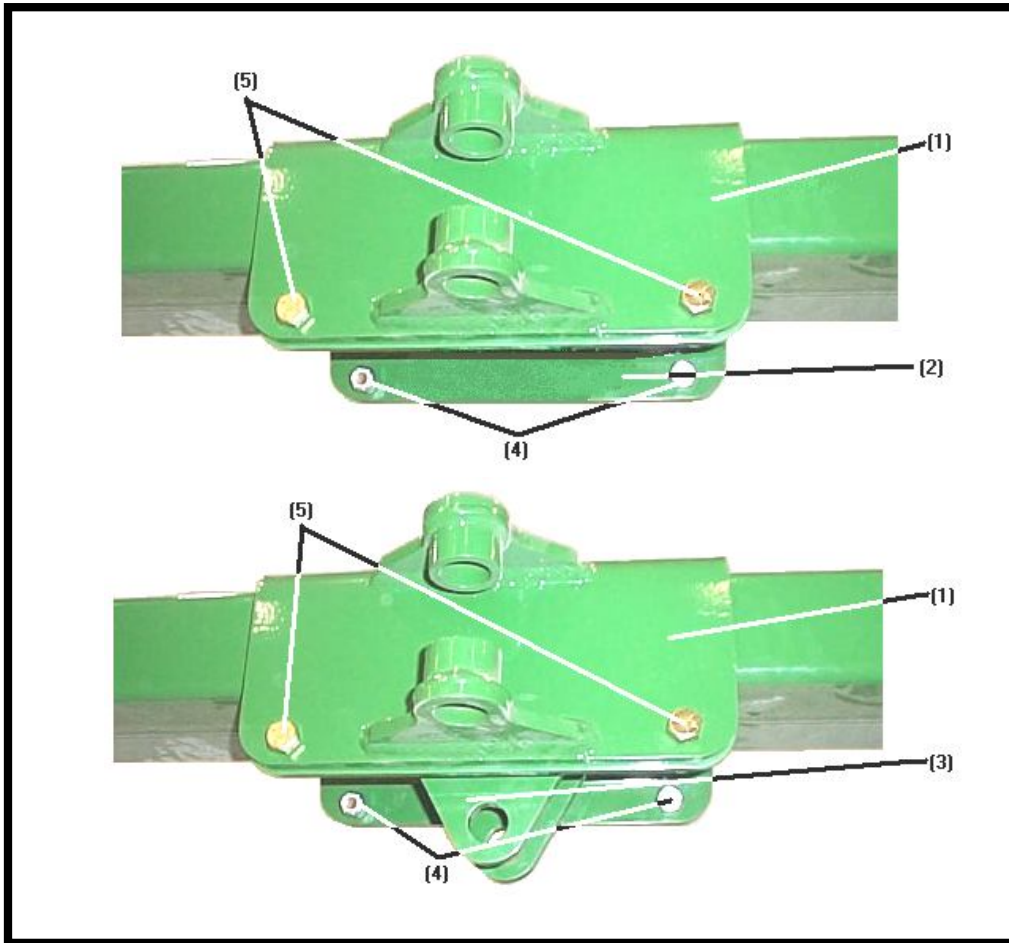

FRAME SLIDES (FRONT AND REAR)

FRAME SLIDES (FRONT AND REAR)

PARTS LIST

<u>Ref#</u>	<u>BMI#</u>		<u>Description</u>	<u>Qty.</u>
	<u>GRE</u>	<u>YELL</u>		
1	16116	18121	Slide Top Plate	2
	16117	18122	Front Slide Bottom Plate	1
3	16118	18123	Rear Slide Bottom Plate	1
4	14443		1/2" NC Locknut	8
5	14461		1/2" x 1 1/2" Bolt	8
Not Shown	16119	18126	Slide Pins	4
Not Shown	10580		1/4" x 2" Roll Pin	4