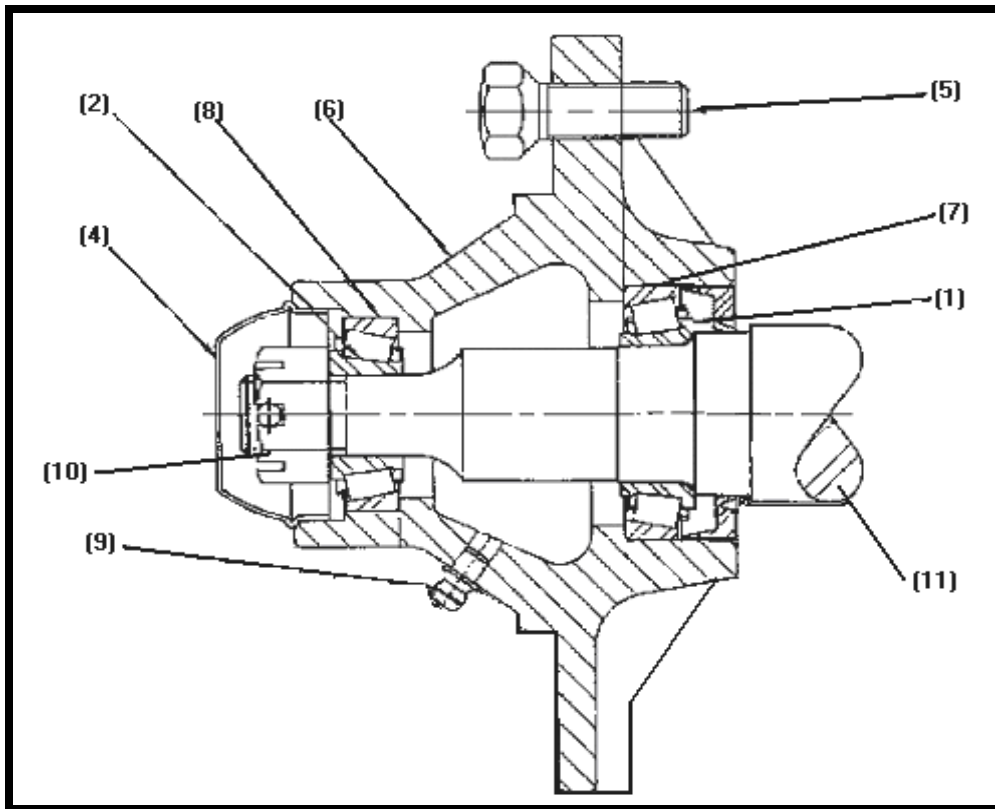

RAKE WHEEL ASSEMBLY

RAKE WHEEL ASSEMBLY

PARTS LIST

<u>Ref#</u>	<u>BMI#</u> <u>GRE YELL</u>	<u>Description</u>	<u>Qty.</u>
	16173	Left Rake Wheel (Serial # VR2569 and below)	6
	16766 17861	Left Rake Wheel (Serial # VR2570 and above)	6
	16174	Right Rake Wheel (Serial #VR2569 and below)	6
	16767 17862	Right Rake Wheel (Serial #VR2570 and above)	6
1	16092	Tines	480
2	16222	Outer Ring (Serial # VR2569 and below)	12
	16788 YEL	Outer Ring (Serial # VR2570 and above)	12
3	16498	Center Disk (Serial # VR2569 and below)	12
	16789 17863	Center Disk (Serial # VR2570 and above)	12
Not Shown	13802	3/8" NC Locknut	480
Not Shown	16388	3/8" x 1 1/4" NC Carriage Bolt (Serial # VR 2569 and below)	480
Not Shown		3/8" x (Serial # VR 2570 and above)	480
4	16499	Tooth clip (Serial # VR 2569 and below)	480

RAKE WHEEL ARM ASSEMBLY

RAKE WHEEL ARM ASSEMBLY

PARTS LIST

<u>Ref#</u>	<u>BMI#</u>			<u>Description</u>	<u>Qty.</u>
<u>GRE</u>	<u>OLD</u>	<u>YELL</u>			
1				Rake Wheel Arm Hub Assembly (Page 21)	12
2	18111	16125	18112	Left Rake Wheel Arm	6
	18113	16126	18114	Right Rake Wheel Arm	6
3		OLD		Rake Wheel Spring Assembly (Page 16)	12
Not Shown	16651			Rake Wheel Arm Washer	12
Not Shown	15872			1/4" x 2" Roll Pin	12

HUB ASSEMBLY (REAR FRAME)

HUB ASSEMBLY (REAR FRAME)

PARTS LIST

<u>Ref#</u>	<u>BMI#</u>	<u>Description</u>	<u>Qty.</u>
1	10082	inner cone	2
2	16305	outer cone	2
3	16306	Seal	2
4	16308	Dust Cap	2
5	16307	Wheel Bolt	10
6	16724	Hub w/Cups	2
7	10083	Inner Cup	2
8	16304	Outer Cup	2
9	16364	Self Tapping Grease Zerk	2
10	16358	3/4" Castle Nut NF	2
Not Shown	11669	Cotter Pin 3/16" x 1 1/4"	2
11	16323	Rear Wheel Spindle	2