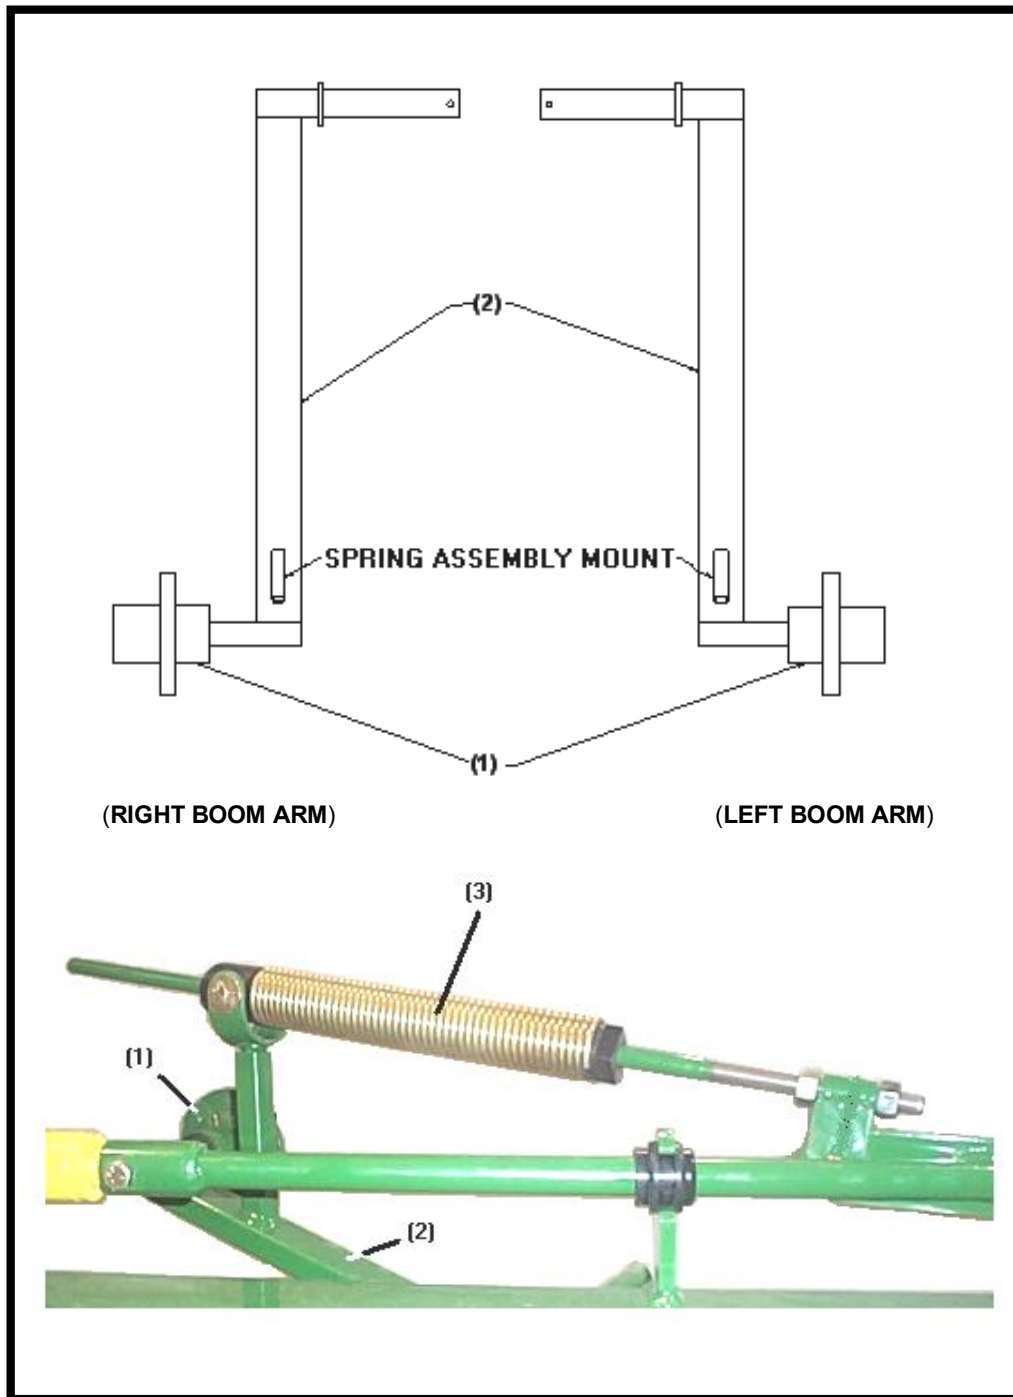

RAKE WHEEL ARM ASSEMBLY