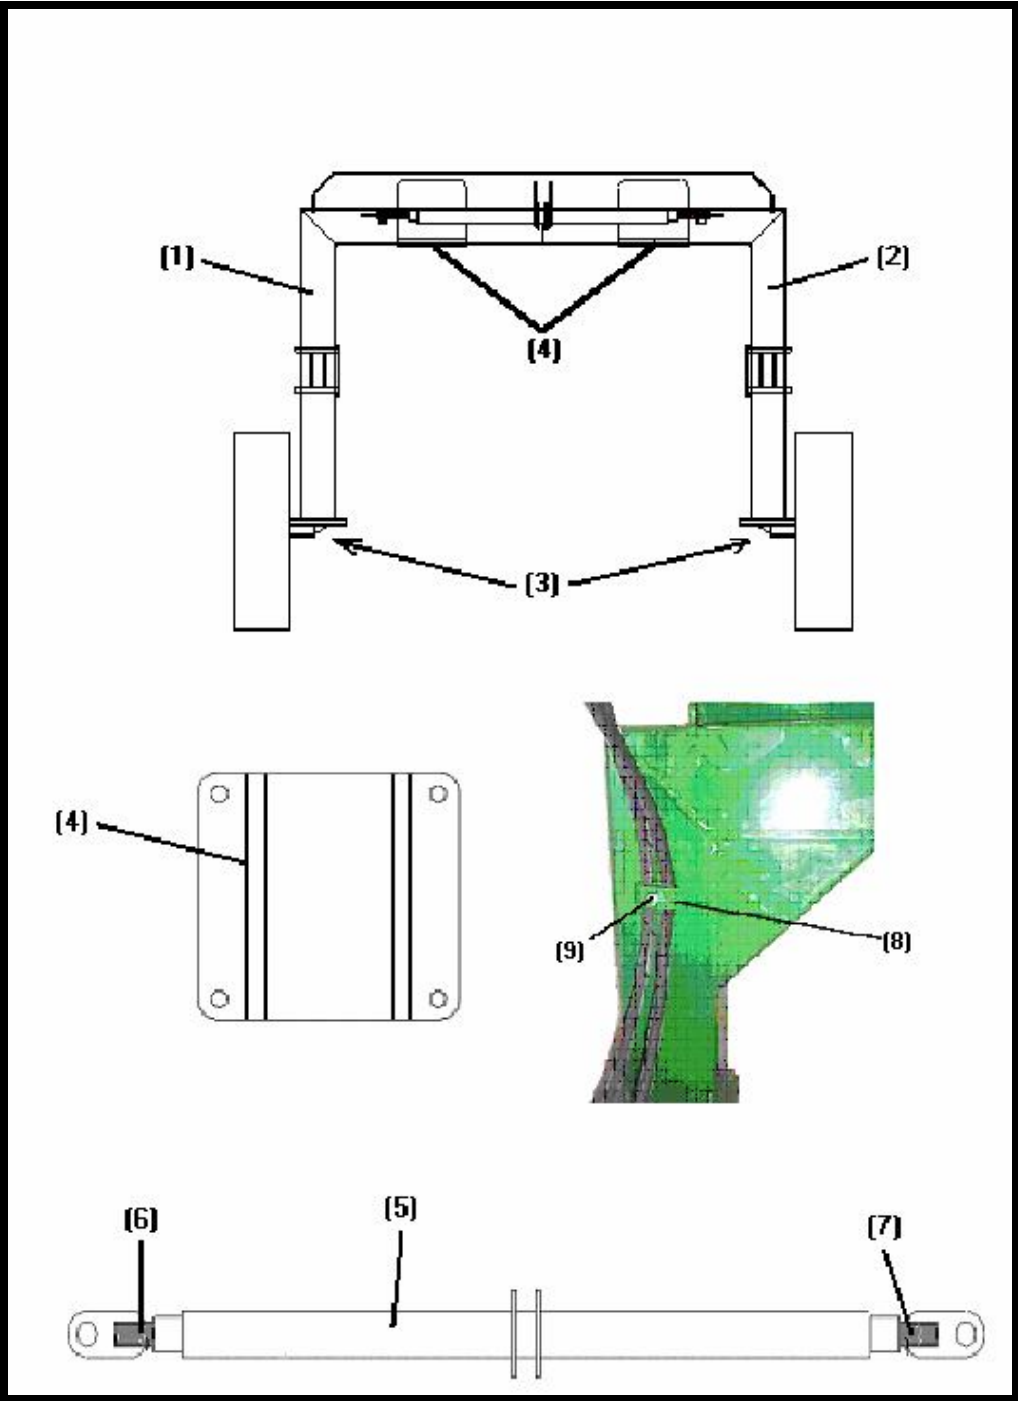

REAR FRAME ASSEMBLY

REAR FRAME ASSEMBLY

PARTS LIST

<u>Ref#</u>	<u>BMI#</u>	<u>Description</u>	<u>Qty.</u>
	<u>Green Yellow</u>		
1	16104/18086	Left Rear Frame	1
2	16105/18087	Right Rear Frame	1
3	16129 18091	Rear Axle Mount	2
Not Shown	14467	5/8" x 1 3/4" NC Bolt	8
Not Shown	11614	5/8" NC Serrated Flange Nut	8
4	16142 18124	Rear Frame Clamp Plate	2
Not Shown	14467	5/8" x 1 3/4" NC Bolt	8
Not Shown	13792	5/8" Lock Washer	8
Not Shown	10176	5/8" NC Nut	8
5	16141 20692	Main Ratchet Jack Body	1
6	16487 18088	Left Ratchet Jack Rod	1
7	16488 18089	Right Ratchet Jack Body	1
Not Shown	16489	Ratchet Jack Pin	2
Not Shown	10580	1/4" X 2" Cotter Pin	2
8	16490	Hose Clip	2
9	13802	3/8" NC Locknut	2