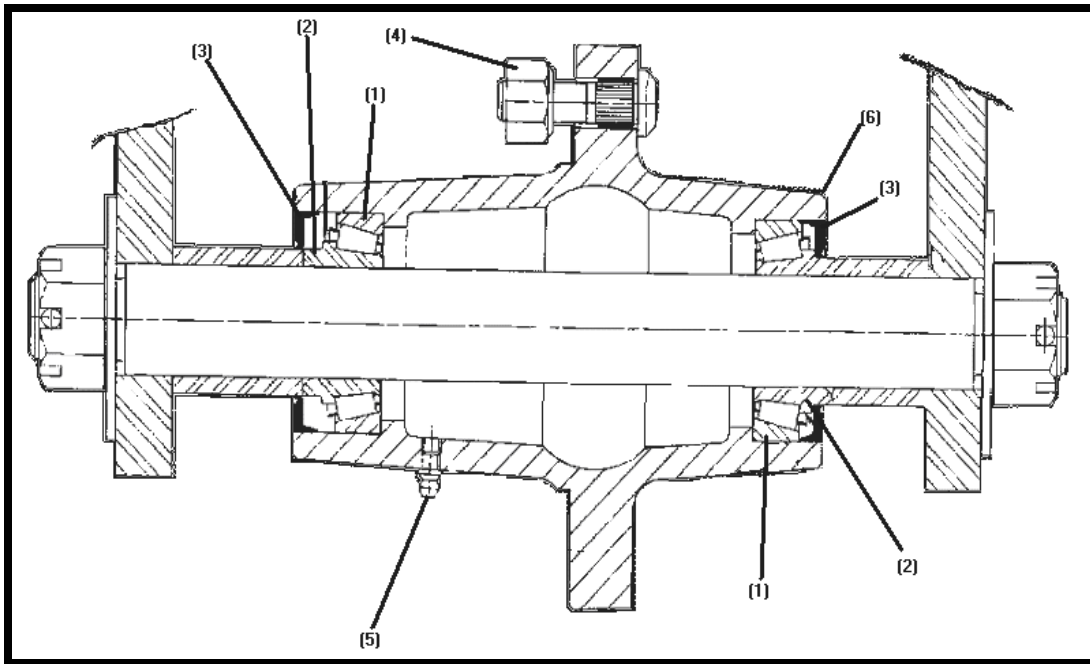

HUB ASSEMBLY (CASTER)

HUB ASSEMBLY (CASTER)

PARTS LIST

<u>Ref#</u>	<u>BMI#</u>	<u>Description</u>	<u>Qty.</u>
1	16295	Caster Hub Cups	4
2	16296	Caster Hub Cones	4
3	16297	Seal	4
4	16356	Wheel Nut	10
5	16364	Self Tapping Grease Zerk	2
6	16725	Caster Wheel w/Cups and Studs	2
Not Shown	16135	Caster Axle	2
Not Shown	16299	1 1/4" NF Castle Nut	2
Not Shown	10580	1/4" x 2" Cotter Pin	2