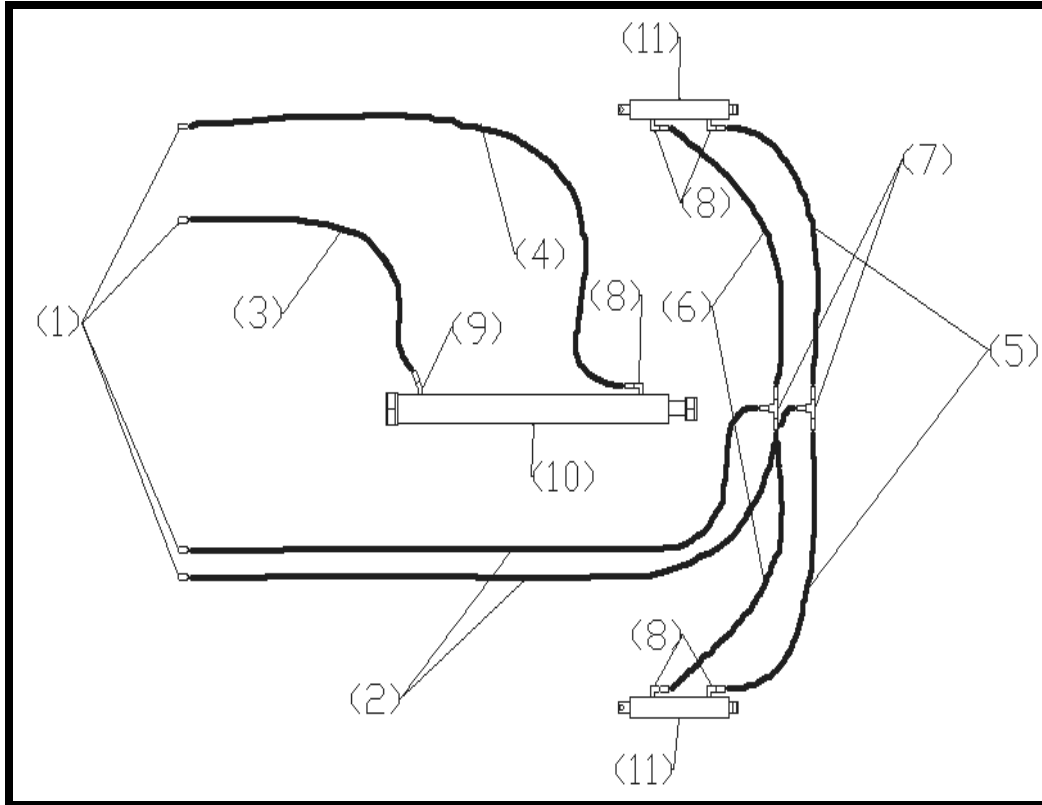

HYDRAULIC CYLINDER (LIFT ROD)

HYDRAULIC CYLINDER (LIFT ROD)

PARTS LIST

<u>Ref#</u>	<u>BMI#/HY-SPEC#</u>	<u>Description</u>	<u>Qty.</u>
1	10317 17442	Hydraulic Cylinder Assembly	1
	16746	1" Cylinder Shaft	1
Not Shown	10318 17613	Seal Kit	1

HYDRAULIC SCHEMATICS

HYDRAULIC SCHEMATICS

PARTS LIST

<u>Ref#</u>	<u>BMI#</u>	<u>Description</u>	<u>Qty.</u>
	GREEN/YELLOW		
1	10167 17379	Pioneer Male Tips	4
2	16792	Hose 359" OAL 8MP - 6FJX	2
3	16787	Hose 273" OAL 8MP - 6FJX	1
4	16790	Hose 303" OAL 8MP - 6FJX	1
5	16552	Hose 84" OAL 8MP - 6FJX	2
6	16553	Hose 93" OAL 8MP - 6FJX	2
7	10163	Fitting - 6MJ - 6MJ Tee	2
8	10201	Fitting - 6MB - 6MJ90	5
9	16386	Orifice Fitting - 6MB - 6MJ90 [.0625]	1
10	16301	2 1/2 x 30" Cylinder	1
11	10317 17442	1 1/2 x 8 Cylinder	2