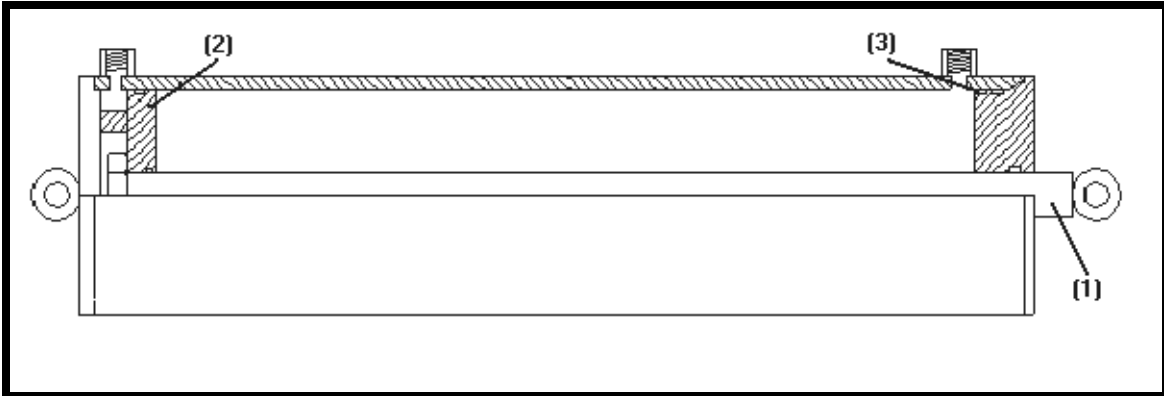

HYDRAULIC CYLINDER (MAIN)

HYDRAULIC CYLINDER (MAIN)

PARTS LIST

<u>Ref#</u>	<u>BMI#</u>	<u>Description</u>	<u>Qty.</u>
	16301	Hydraulic Cylinder Assembly	
1	16399	Main Cylinder Shaft	1
2	16598	Piston	1
3	16596	Gland	1
Not Shown	16396	Seal Kit	1