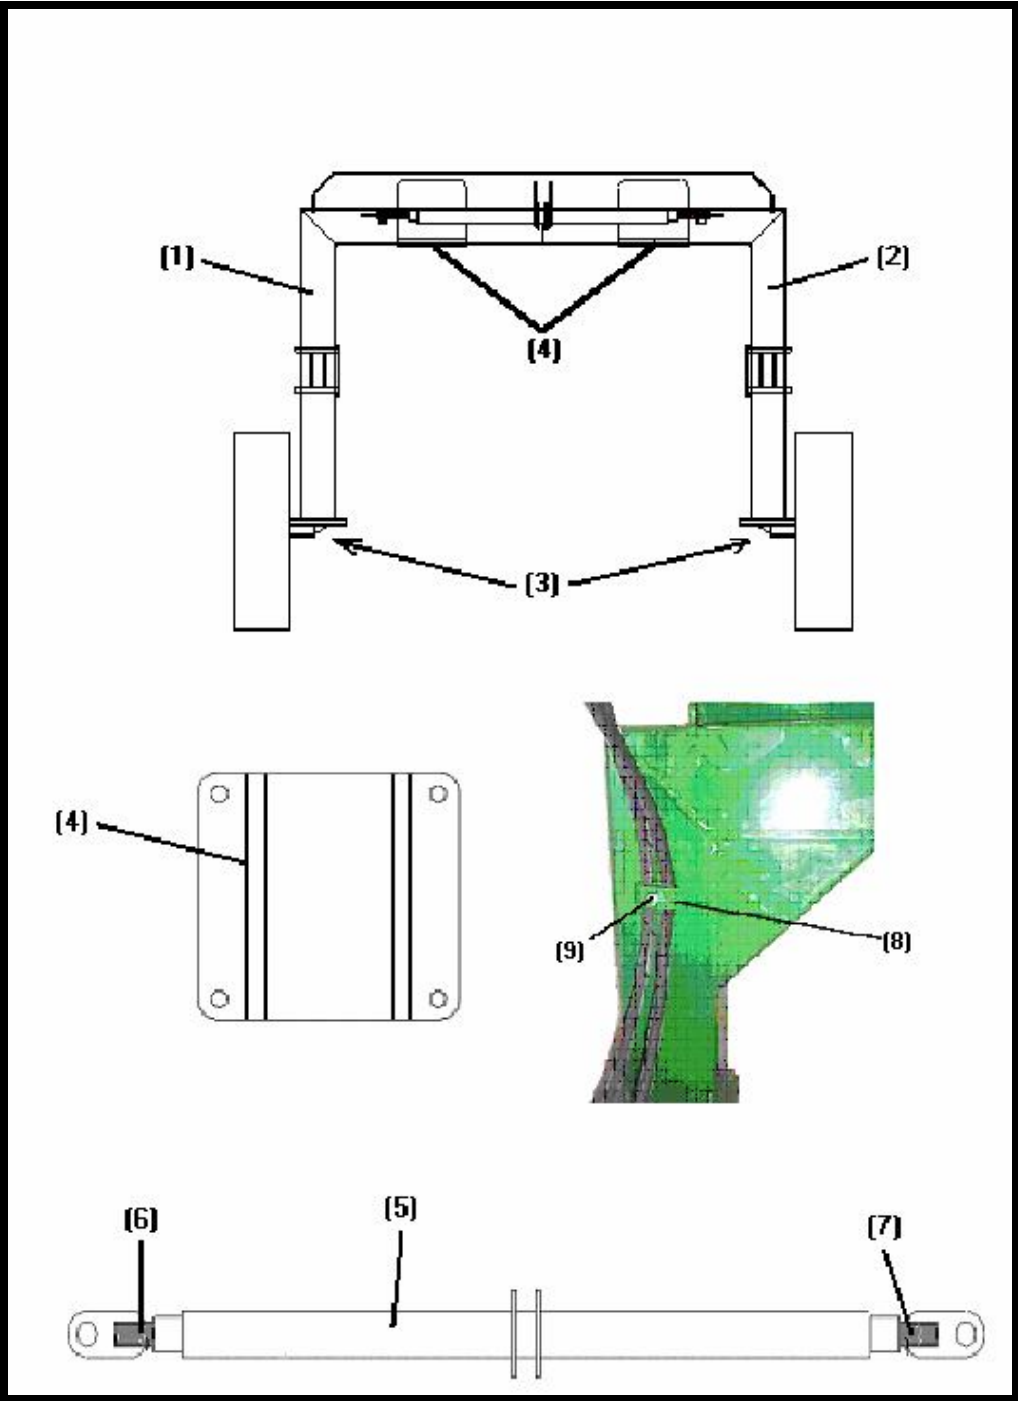

MAIN FRAME, WHEELS, SCISSOR ARMS AND TRANSPORT LINKS

MAIN FRAME, WHEELS, SCISSOR ARMS AND TRANSPORT LINKS

PARTS LIST

<u>Ref#</u>	<u>BMI#</u>		<u>Description</u>	<u>Qty.</u>
	<u>GR</u>	<u>YEL</u>		
1	16786	18142	Main Hitch Beam	
2	16102		Front Hitch (Serial# VR2569 and below)	1
	16532	18082	Front Hitch (Serial# VR2570 and above)	1
Not Shown	14467		5/8" x 1 3/4" NC Bolt	9
Not Shown	11614		5/8" NC Serrated Flange Nut	9
3	14408		Telescoping Jack	1
Not Shown	11785		Jack Pin (w/ hairpin)	1
5	16784	18120	Rear Scissor Arm	2
6	16783	18119	Front Scissor Arm	2
7	16077		Wheel Assembly	4
Not Shown	16078		Tire	4
Not Shown	16079		Rim, Yellow	4
Not Shown	16730		VR1214 Decal	2
Not Shown	16732		//// BMI Decal – Right	1
Not Shown	16731		//// BMI Decal – Left	1
8	16528	18083	Transport Link Slide	2
9	16530	18084	Transport Link Sleeve	2
Not Shown	16339		Transport Link Pins (w/ hairpins)	6

REAR FRAME ASSEMBLY

REAR FRAME ASSEMBLY

PARTS LIST

<u>Ref#</u>	<u>BMI#</u>	<u>Description</u>	<u>Qty.</u>
	<u>GRE</u>	<u>YEL</u>	
1	16104	18086 Left Rear Frame	1
2	16105	18087 Right Rear Frame	1
3	16129	18091 Rear Axle Mount	2
Not Shown	14467	5/8" x 1 3/4" NC Bolt	8
Not Shown	11614	5/8" NC Serrated Flange Nut	8
4	16142	18124 Rear Frame Clamp Plate	2
Not Shown	14467	5/8" x 1 3/4" NC Bolt	8
Not Shown	13792	5/8" Lock Washer	8
Not Shown	10176	5/8" NC Nut	8
5	16141	20692 Main Ratchet Jack Body	1
6	16487	18088 Left Ratchet Jack Rod	1
7	16488	18089 Right Ratchet Jack Body	1
Not Shown	16489	Ratchet Jack Pin	2
Not Shown	10580	1/4" X 2" Cotter Pin	2
8	16490	Hose Clip	2
9	13802	3/8" NC Locknut	2