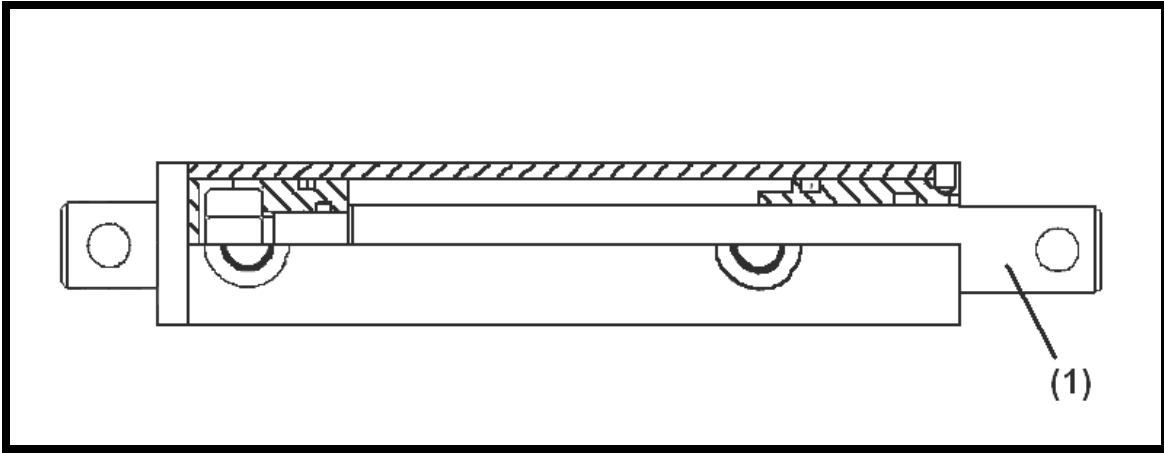

HYDRAULIC CYLINDER (LIFT ROD)

HYDRAULIC CYLINDER (LIFT ROD)

PARTS LIST

<u>Ref#</u>	<u>BMI#/HY-SPEC#</u>	<u>Description</u>	<u>Qty.</u>
1	10317 17442	Hydraulic Cylinder Assembly	1
	16746	1" Cylinder Shaft	1
Not Shown	10318 17613	Seal Kit	1