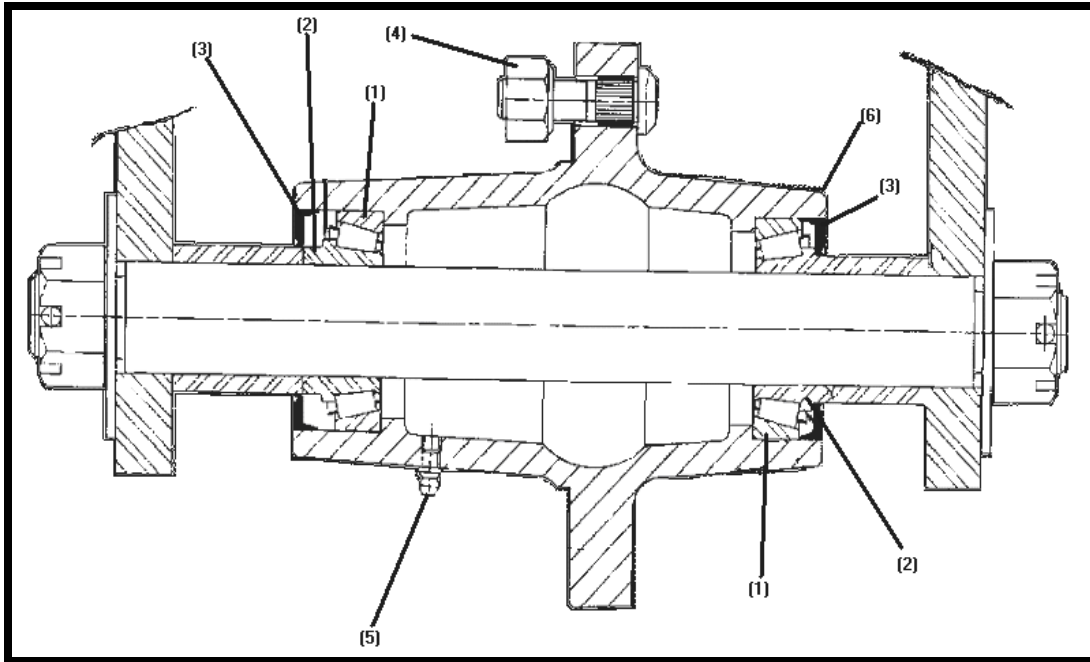

HUB ASSEMBLY (CASTER)

HUB ASSEMBLY (CASTER)

PARTS LIST

<u>Ref#</u>	<u>BMI#</u>	<u>Description</u>	<u>Qty.</u>
1	16295	Caster Hub Cups	4
2	16296	Caster Hub Cones	4
3	16297	Seal	4
4	16356	Wheel Nut	10
5	16364	Self Tapping Grease Zerk	2
6	16725	Caster Wheel w/Cups and Studs	2
Not Shown	16135	Caster Axle	2
Not Shown	16299	1 1/4" NF Castle Nut	2
Not Shown	10580	1/4" x 2" Cotter Pin	2