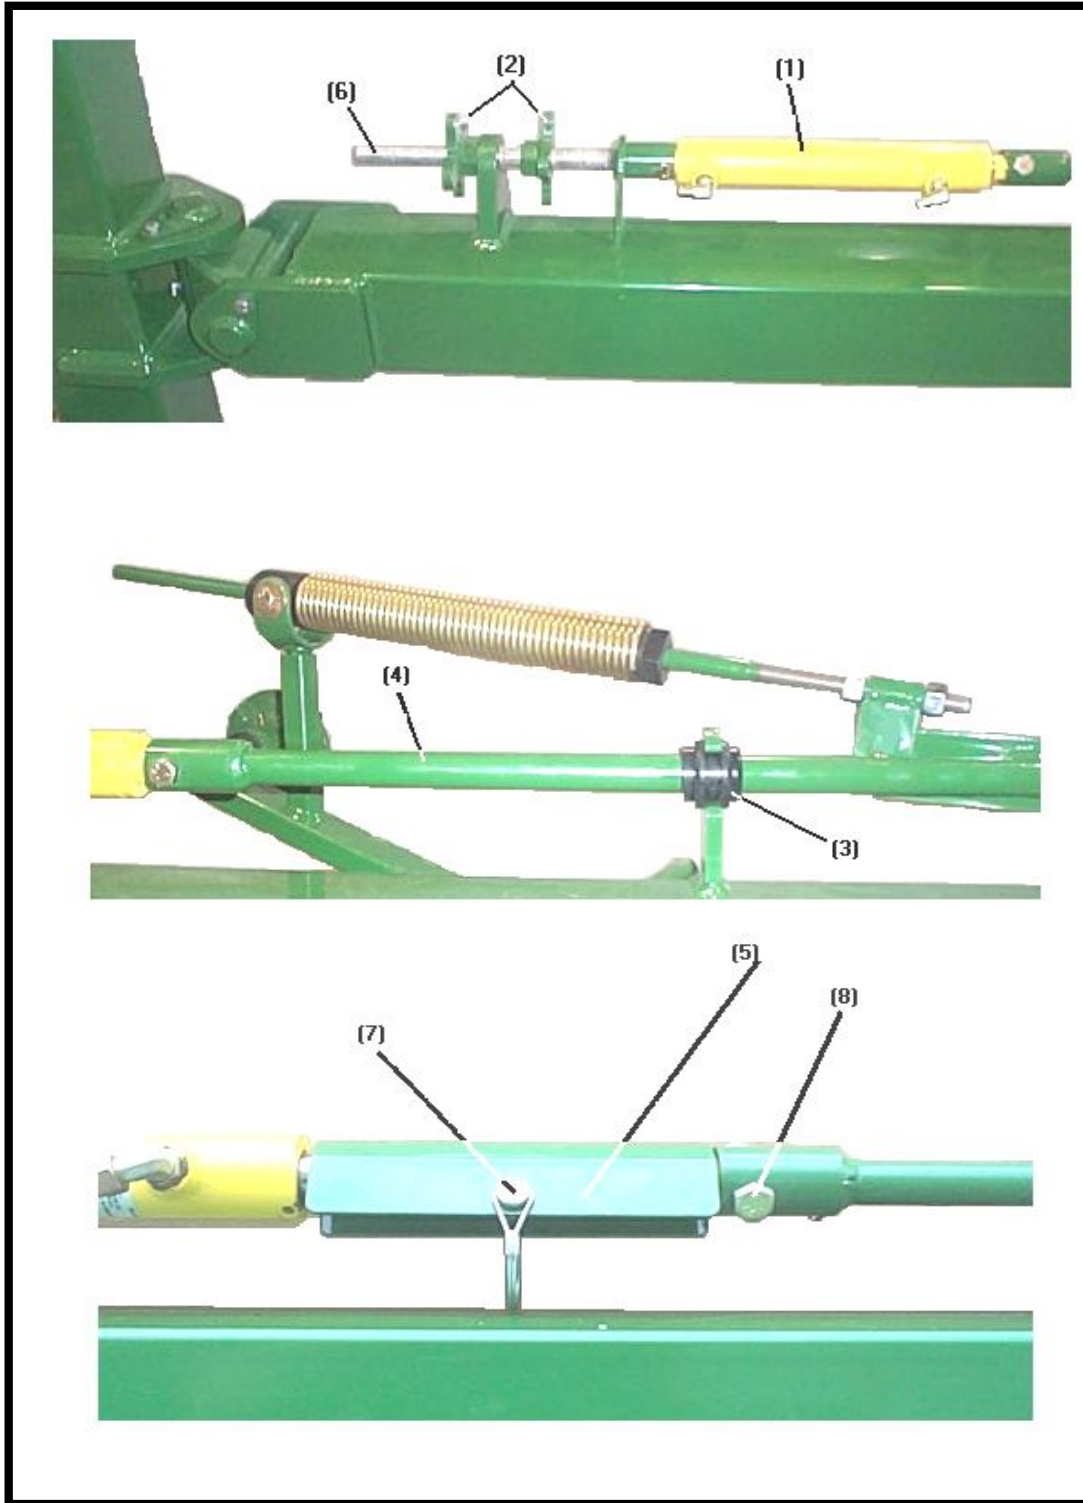

RAKE ARM ASSEMBLY

RAKE ARM ASSEMBLY

PARTS LIST

<u>Ref#</u>	<u>BMI#</u>		<u>Description</u>	<u>Qty.</u>
	<u>GRE</u>	<u>YEL</u>		
1	16120	18129	Left Riser Arm	1
	16121	18130	Right Riser Arm	1
Not Shown	16650		Riser Arm Pin Washer	4
Not Shown	16122		Riser Arm Pin	2
Not Shown	16091		Riser Arm U-Bolt	4
Not Shown	16076		3/4" Serrated Flange Nut	8
2	16781	18097	Left Rake Arm	1
	16782	18098	Right Rake Arm	1
3	16130	18092	Knuckle (Left)	1
	16661	18093	Knuckle (Right)	1
4			Lift Rod Assembly (Page 7)	2
5	16110	18102	LEFT WRAP AROUND CASTER MOUNT	1
	16111	18102	RIGHT WRAP AROUND CASTER MOUNT	1
Not Shown	14467		5/8" x 1 3/4" NC Bolt	12
Not Shown	11614		5/8" NC Serrated Flange Nut	12
6	16131	18094	Knuckle Pin	4
7	13803		3/8" x 1 1/2" NC Bolt	4
Not Shown	13802		3/8" NC Locknut	4
Not Shown	10580		1/4" x 2" Roll Pin	4
Not Shown	16389		Self Tapping Grease Zerk (90°)	4
Not Shown	16364		Self Tapping Grease Zerk	12

LIFT ROD ASSEMBLY

LIFT ROD ASSEMBLY

PARTS LIST

<u>Ref#</u>	<u>BMI#</u>	<u>Description</u>	<u>Qty.</u>
	GRE YEL		
1	10317 17442	Hydraulic Cylinder-Lift Rod (Page 23)	2
2	16133 12946	Adjuster Nut	4
3	16099	Lift Rod Bushing	8
4	16785 18107	Main Lift Rod	2
5	16497 18125	Cylinder Safety Lock	2
6	16134 18109	Left Threaded Rod (Left Assembly)	1
	16483 18110	Right Threaded Rod (Right Assembly)	1
7	12050	Tension PTO Clip	2
8	13805	1/2" x 2 1/4" NC Bolt	4
Not Shown	14443	1/2" NC Locknut	4