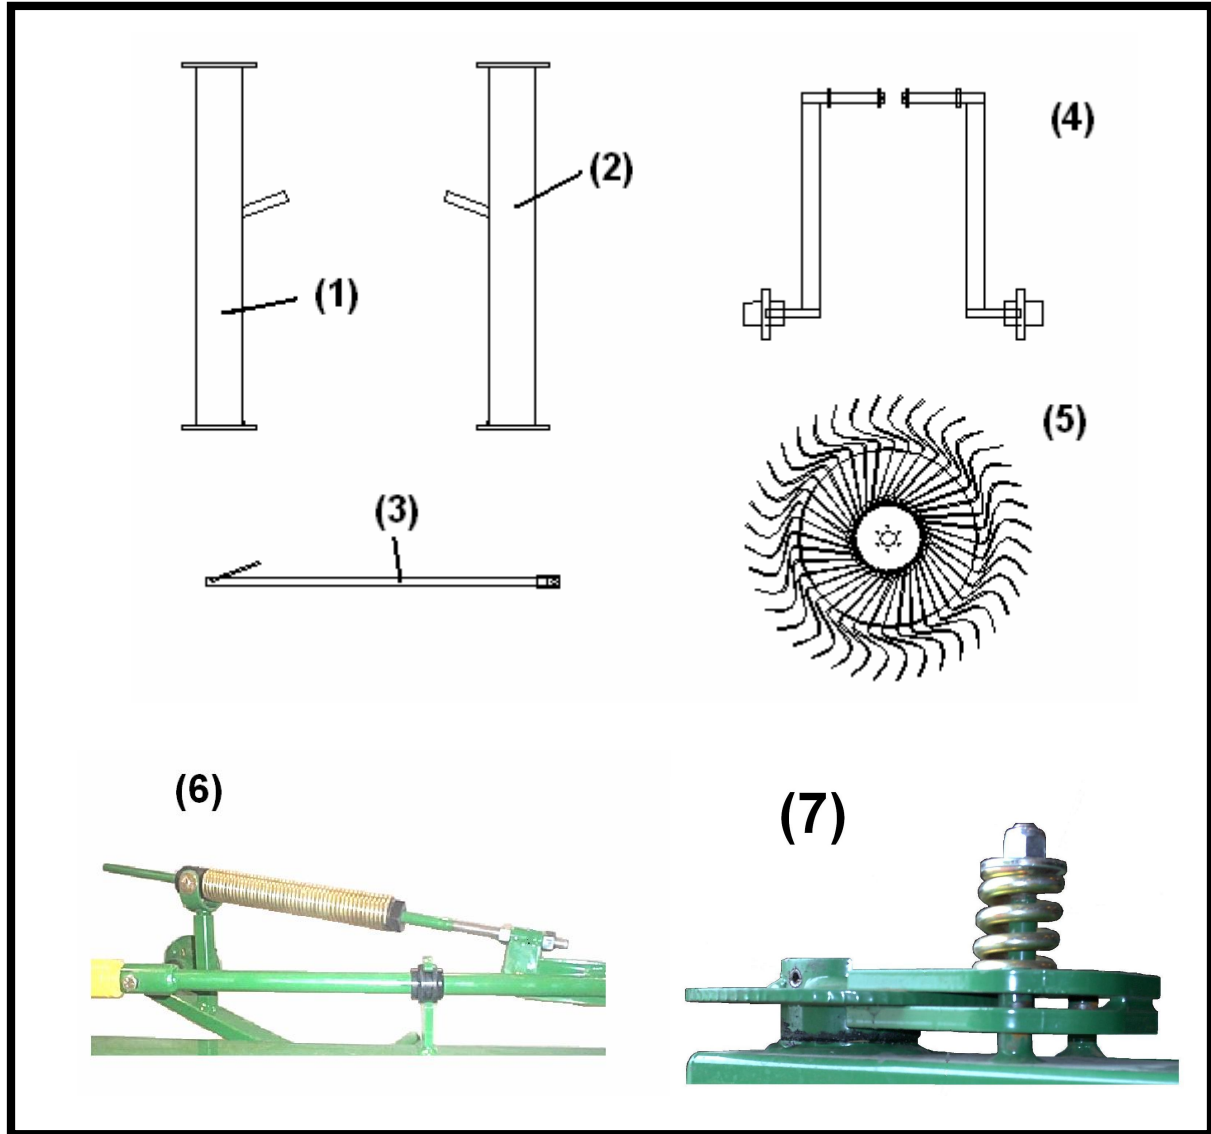

HYDRAULIC SCHEMATICS

HYDRAULIC SCHEMATICS

PARTS LIST

<u>Ref#</u>	<u>BMI#</u>	<u>Description</u>	<u>Qty.</u>
	GREEN/YELLOW		
1	10167 17379	Pioneer Male Tips	4
2	16792	Hose 359" OAL 8MP - 6FJX	2
3	16787	Hose 273" OAL 8MP - 6FJX	1
4	16790	Hose 303" OAL 8MP - 6FJX	1
5	16552	Hose 84" OAL 8MP - 6FJX	2
6	16553	Hose 93" OAL 8MP - 6FJX	2
7	10163	Fitting - 6MJ - 6MJ Tee	2
8	10201	Fitting - 6MB - 6MJ90	5
9	16386	Orifice Fitting - 6MB - 6MJ90 [.0625]	1
10	16301	2 1/2 x 30" Cylinder	1
11	10317 17442	1 1/2 x 8 Cylinder	2

10 WHEEL EXTENSION PARTS

10 WHEEL EXTENSION PARTS

PARTS LIST

<u>Ref#</u>	<u>BMI#</u>	<u>Description</u>	<u>QTY</u>
	<u>GRE</u>	<u>YEL</u>	
	16023	10 Wheel Extension Kit	
1	16534 18099	Left Frame Extension	1
2	16535 18100	Right Frame Extension	1
Not Shown	14467	5/8" x 1 3/4" NC Bolt	12
Not Shown	11614	5/8" NC Serrated Flange Nut	12
3	16113 18108	Extension Lift Rod	2
Not Shown	13805	1/2" x 2 1/4" NC Bolt	2
Not Shown	14443	1/2" NC Locknut	2
Not Shown	16099	Lift Rod Bushing	2
4	16115	Rake Wheel Arm Assembly (Page 15)	2
5		Rake Wheel Assembly (Page 14)	2
6		Rake Wheel Spring Assembly (Page 12)	2
7		Caster Brake Assembly (Page 11)	2