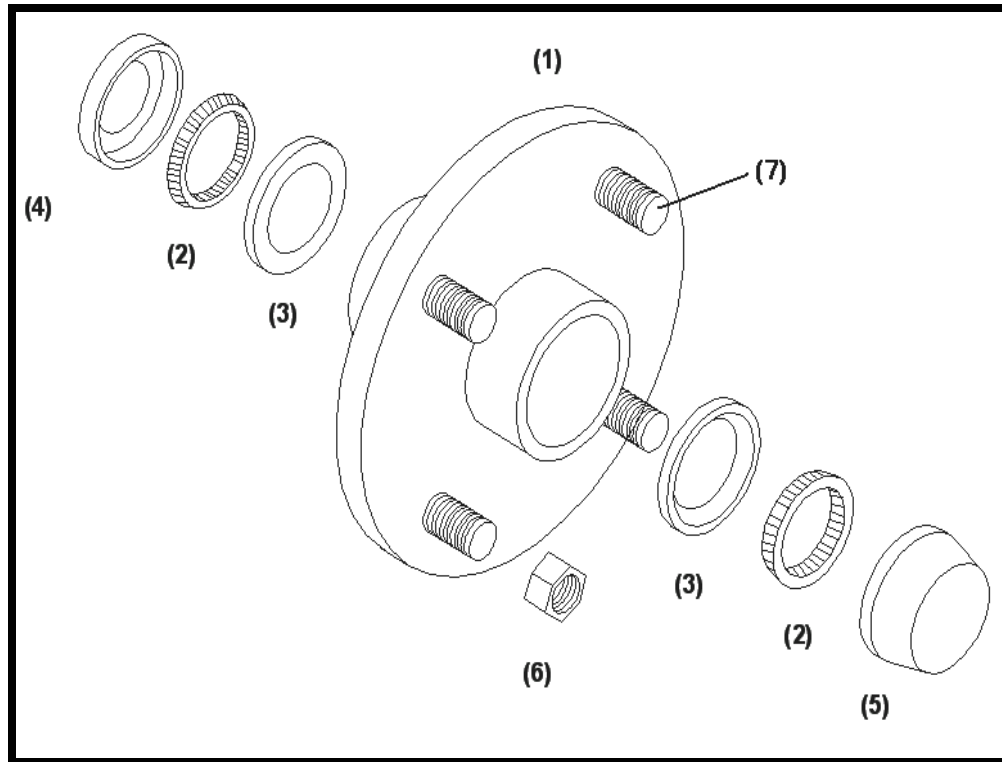

HUB ASSEMBLY (REAR FRAME)

HUB ASSEMBLY (REAR FRAME)

PARTS LIST

<u>Ref#</u>	<u>BMI#</u>	<u>Description</u>	<u>Qty.</u>
1	10082	Inner Cone	2
2	16305	Outer Cone	2
3	16306	Seal	2
4	16308	Dust Cap	2
5	16307	Wheel Bolt	10
6	16724	Hub w/Cups	2
7	10083	Inner Cup	2
8	16304	Outer Cup	2
9	16364	Self Tapping Grease Zerk	2
10	16358	3/4" Castle Nut NF	2
Not Shown	11669	Cotter Pin 3/16" x 1 1/4"	2
11	16323	Rear Wheel Spindle	2

HUB ASSEMBLY (CASTER)

HUB ASSEMBLY (CASTER)

PARTS LIST

<u>Ref#</u>	<u>BMI#</u>	<u>Description</u>	<u>Qty.</u>
1	16295	Caster Hub Cups	4
2	16296	Caster Hub Cones	4
3	16297	Seal	4
4	16356	Wheel Nut	10
5	16364	Self Tapping Grease Zerk	2
6	16725	Caster Wheel w/Cups and Studs	2
Not Shown	16135	Caster Axle	2
Not Shown	16299	1 1/4" NF Castle Nut	2
Not Shown	10580	1/4" x 2" Cotter Pin	2

HUB ASSEMBLY (RAKE WHEEL ARM)

HUB ASSEMBLY (RAKE WHEEL ARM)

PARTS LIST

<u>Ref#</u>	<u>BMI#</u>	<u>Description</u>	<u>Qty.</u>
1	16413	Hub with Studs and Races	2
2	16082	Inner/Outer Bearing	24
3	16081	Inner/Outer Bearing Cup	24
4	16083	Grease Seal	12
5	16084	Dust Cap	12
6	16085	1/2" NF Wheel Nut	48
7	16391	1/2" Wheel Stud	48
Not Shown	16364	Self Tapping Grease Zerk	12
Not Shown	16086	Rake Wheel Spindle	12
Not Shown	16087	Rake Wheel Castle Nut	12
Not Shown	16088	Rake Wheel Spindle Washer	12
Not Shown	16089	1/8" x 1 3/4" cotter pin	12