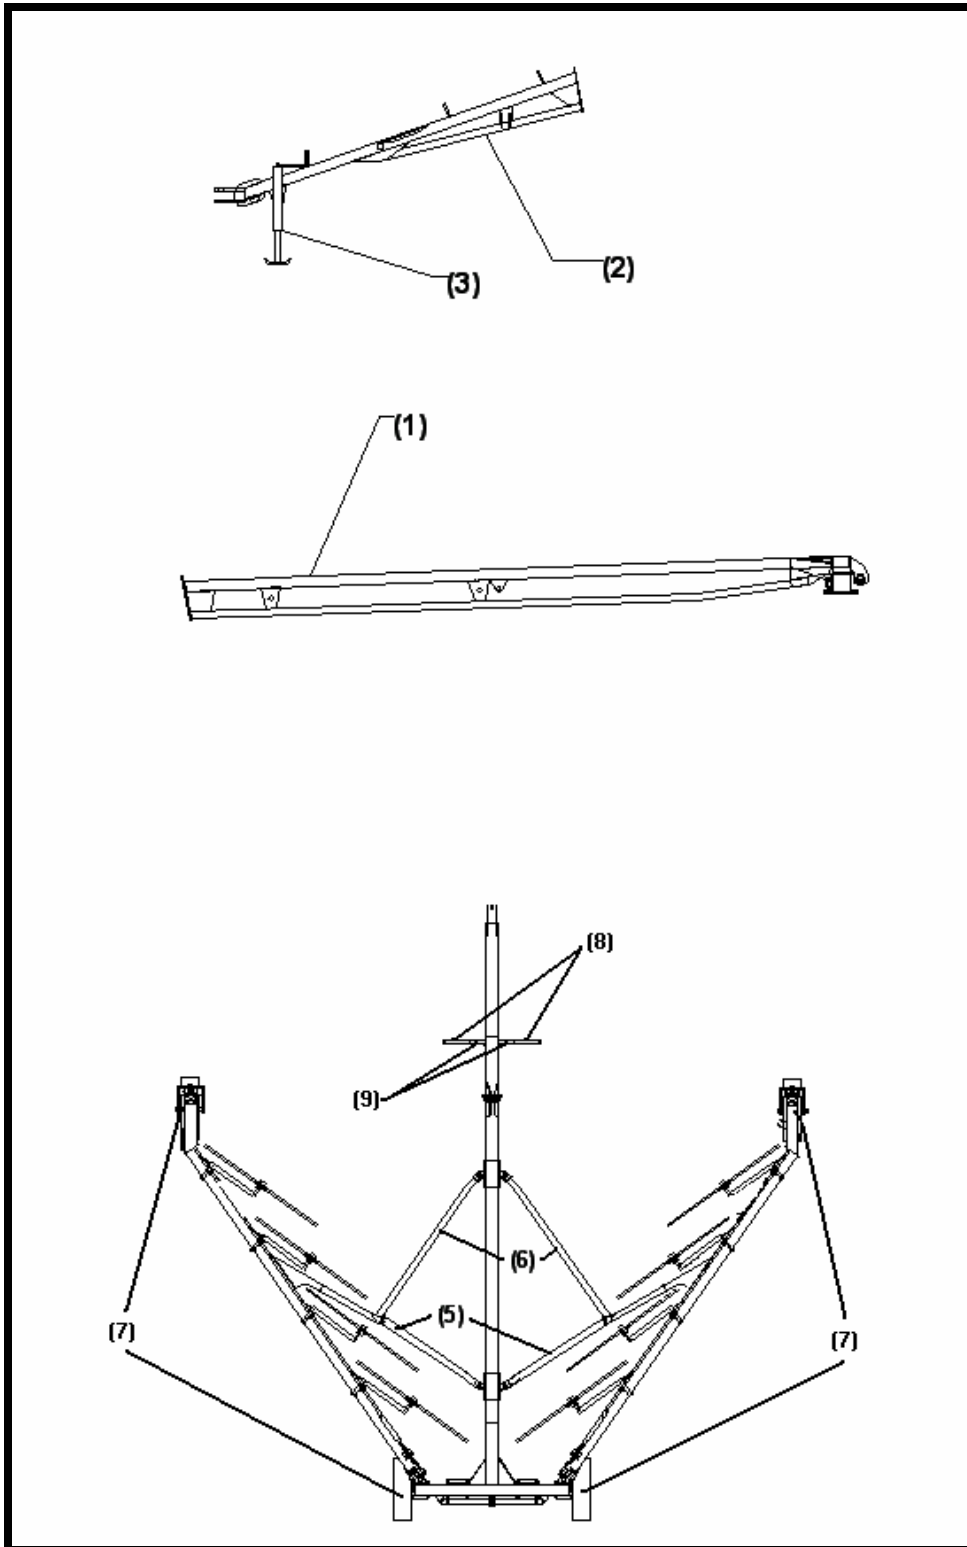

PHONE: (306) 745-2711

FAX: (306) 745-3364

TABLE OF CONTENTS

BALE KING V-RAKE VR810

MAIN FRAME, WHEELS, SCISSOR ARMS AND TRANSPORT LINKS.....	1 - 2
REAR FRAME ASSEMBLY.....	3 - 4
RAKE ARM ASSEMBLY.....	5 - 6
LIFT ROD ASSEMBLY.....	7 - 8
FRAME SLIDES.....	9
REAR SLIDE ASSEMBLY.....	10
CASTER BRAKE ASSEMBLY.....	11
RAKE WHEEL SPRING ASSEMBLY.....	12
CASTER ASSEMBLY.....	13
RAKE WHEEL ASSEMBLY.....	14
RAKE WHEEL ARM ASSEMBLY.....	15 - 16
HUB ASSEMBLY (REAR FRAME).....	17
HUB ASSEMBLY (CASTER).....	18
HUB ASSEMBLY (RAKE WHEEL ARM).....	19
HYDRAULIC CYLINDER (MAIN).....	20
HYDRAULIC CYLINDER (LIFT ROD).....	21
HYDRAULIC SCHEMATICS.....	22
10 WHEEL EXTENSION PARTS.....	23 - 24

MAIN FRAME, WHEELS, SCISSOR ARMS AND TRANSPORT LINKS

MAIN FRAME, WHEELS, SCISSOR ARMS AND TRANSPORT LINKS

PARTS LIST

<u>Ref#</u>	<u>BMI#</u>		<u>Description</u>	<u>Qty.</u>
	<u>GR</u>	<u>YEL</u>		
1	16786	18142	Main Hitch Beam	
2	16102		Front Hitch (Serial# VR2569 and below)	1
	16532	18082	Front Hitch (Serial# VR2570 and above)	1
Not Shown	14467		5/8" x 1 3/4" NC Bolt	9
Not Shown	11614		5/8" NC Serrated Flange Nut	9
3	14408		Telescoping Jack	1
Not Shown	11785		Jack Pin (w/ hairpin)	1
5	16784	18120	Rear Scissor Arm	2
6	16783	18119	Front Scissor Arm	2
7	16077		Wheel Assembly	4
Not Shown	16078		Tire	4
Not Shown	16079		Rim, Yellow	4
Not Shown	16730		VR1214 Decal	2
Not Shown	16732		//// BMI Decal – Right	1
Not Shown	16731		//// BMI Decal – Left	1
8	16528	18083	Transport Link Slide	2
9	16530	18084	Transport Link Sleeve	2
Not Shown	16339		Transport Link Pins (w/ hairpins)	6