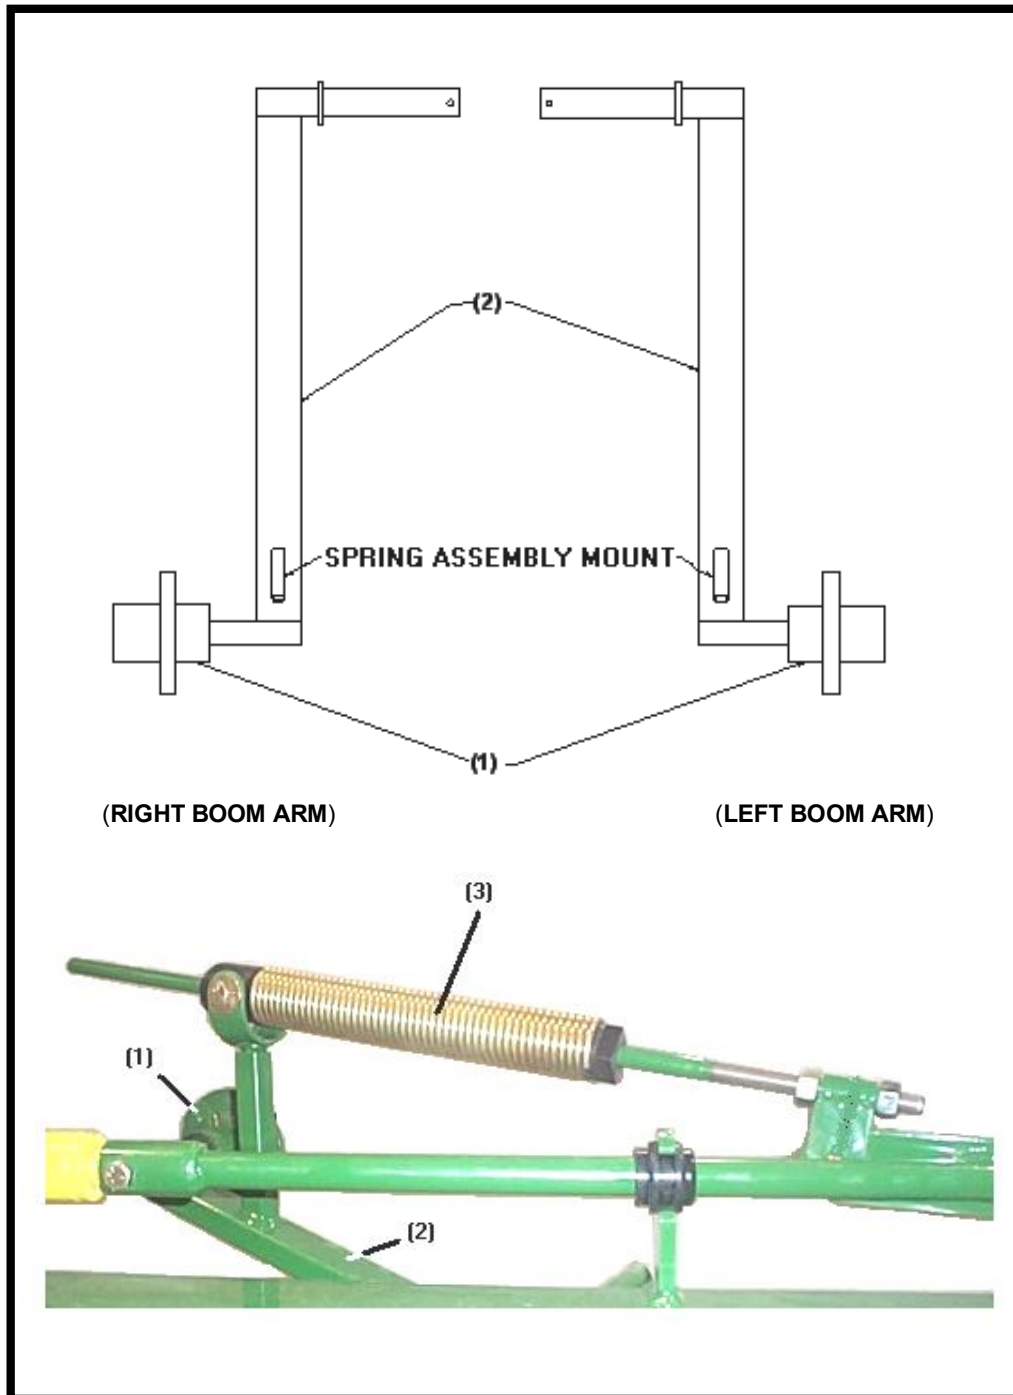

RAKE WHEEL ARM ASSEMBLY