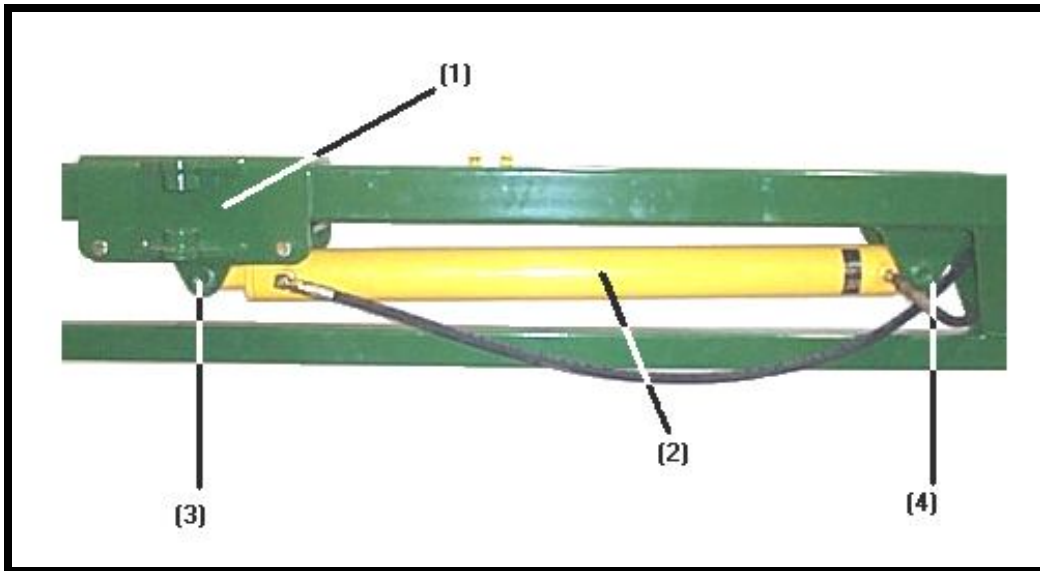

REAR SLIDE ASSEMBLY

REAR SLIDE ASSEMBLY

PARTS LIST

<u>Ref#</u>	<u>BMI#</u>	<u>Description</u>	<u>Qty.</u>
	GRE YEL		
1		Rear Slide (Page 5)	1
2	16301	Hydraulic Cylinder - Main (Page 22)	1
3	16140 18128	Ram End Cylinder Pin	1
4	16139 18127	Butt End Cylinder Pin	1
Not Shown	10580	1/4" x 2" Cotter Pin	2