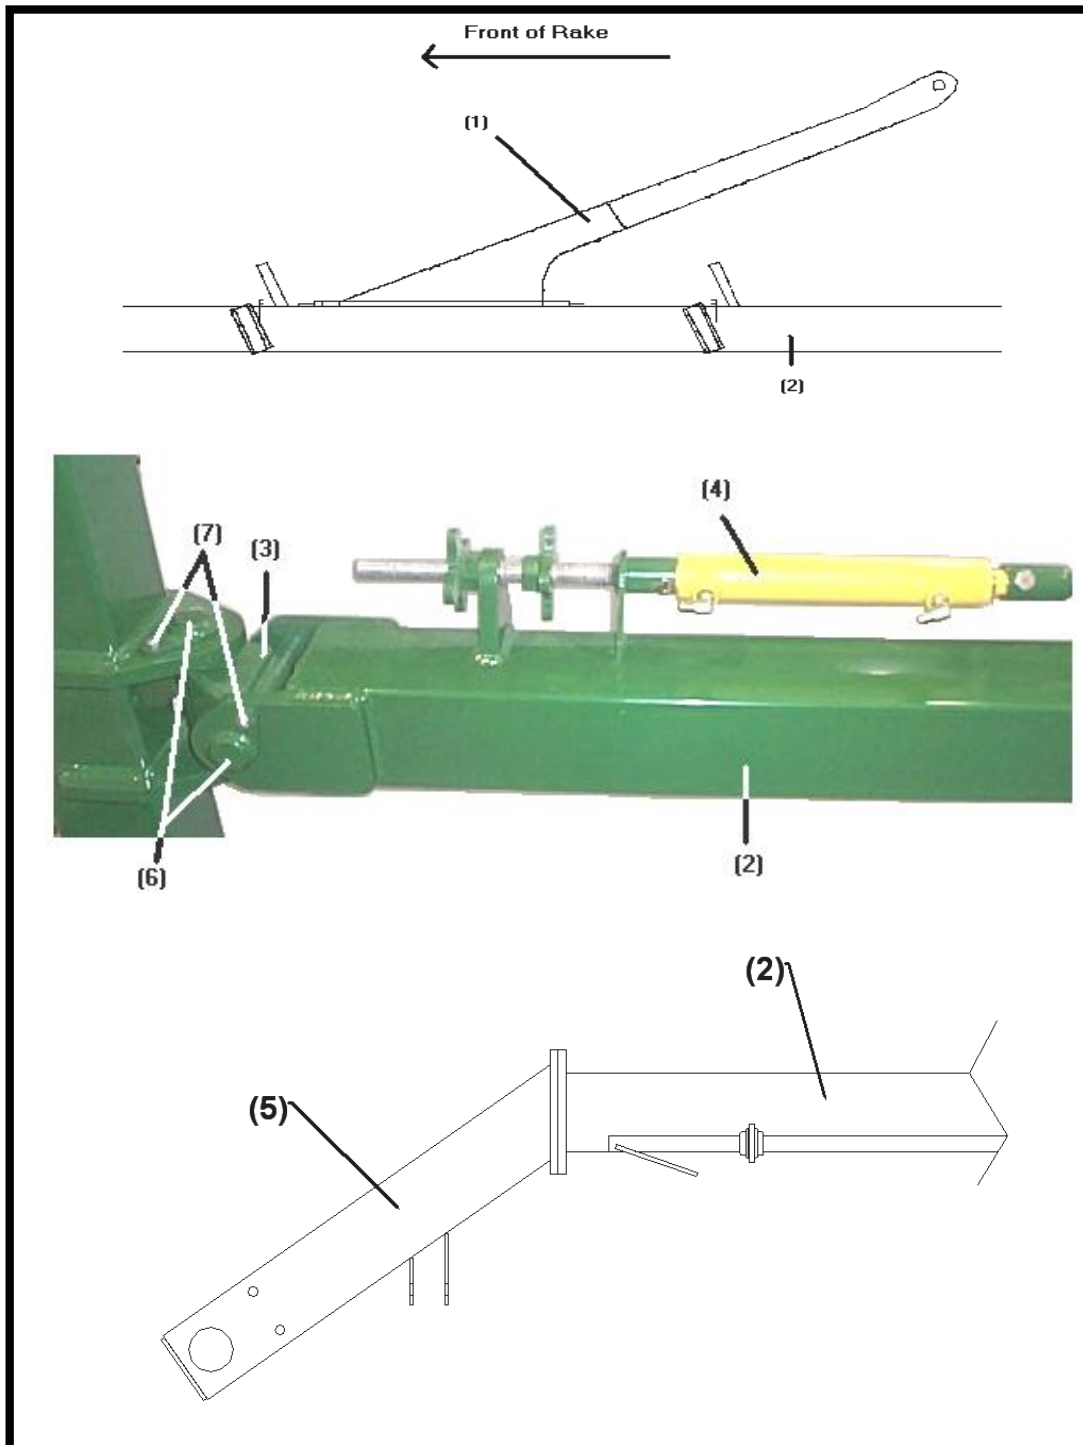

REAR FRAME ASSEMBLY

PARTS LIST

<u>Ref#</u>	<u>BMI#</u>	<u>Description</u>	<u>Qty.</u>
	<u>GRE</u>	<u>YEL</u>	
1	16104	18086 Left Rear Frame	1
2	16105	18087 Right Rear Frame	1
3	16129	18091 Rear Axle Mount	2
Not Shown	14467	5/8" x 1 3/4" NC Bolt	8
Not Shown	11614	5/8" NC Serrated Flange Nut	8
4	16142	18124 Rear Frame Clamp Plate	2
Not Shown	14467	5/8" x 1 3/4" NC Bolt	8
Not Shown	13792	5/8" Lock Washer	8
Not Shown	10176	5/8" NC Nut	8
5	16141	20692 Main Ratchet Jack Body	1
6	16487	18088 Left Ratchet Jack Rod	1
7	16488	18089 Right Ratchet Jack Body	1
Not Shown	16489	Ratchet Jack Pin	2
Not Shown	10580	1/4" X 2" Cotter Pin	2
8	16490	Hose Clip	2
9	13802	3/8" NC Locknut	2

RAKE ARM ASSEMBLY