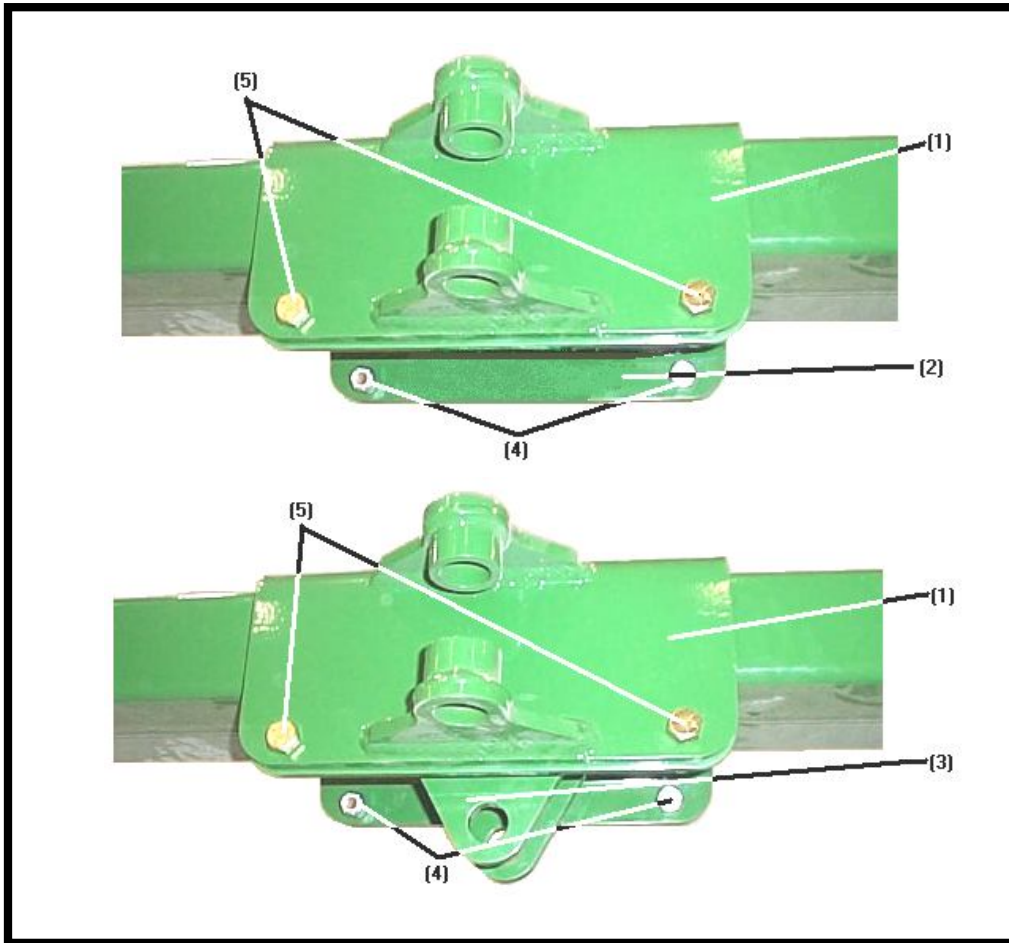

FRAME SLIDES (FRONT AND REAR)

FRAME SLIDES (FRONT AND REAR)

PARTS LIST

<u>Ref#</u>	<u>BMI#</u>	<u>Description</u>	<u>Qty.</u>
	<u>GRE</u> <u>YEL</u>		
1	16116 18121	Slide Top Plate	2
2	16117 18122	Front Slide Bottom Plate	1
3	16118 18123	Rear Slide Bottom Plate	1
4	14443	1/2" NC Locknut	8
5	14461	1/2" x 1 1/2" Bolt	8
Not Shown	16119 18126	Slide Pins	4
Not Shown	10580	1/4" x 2" Roll Pin	4