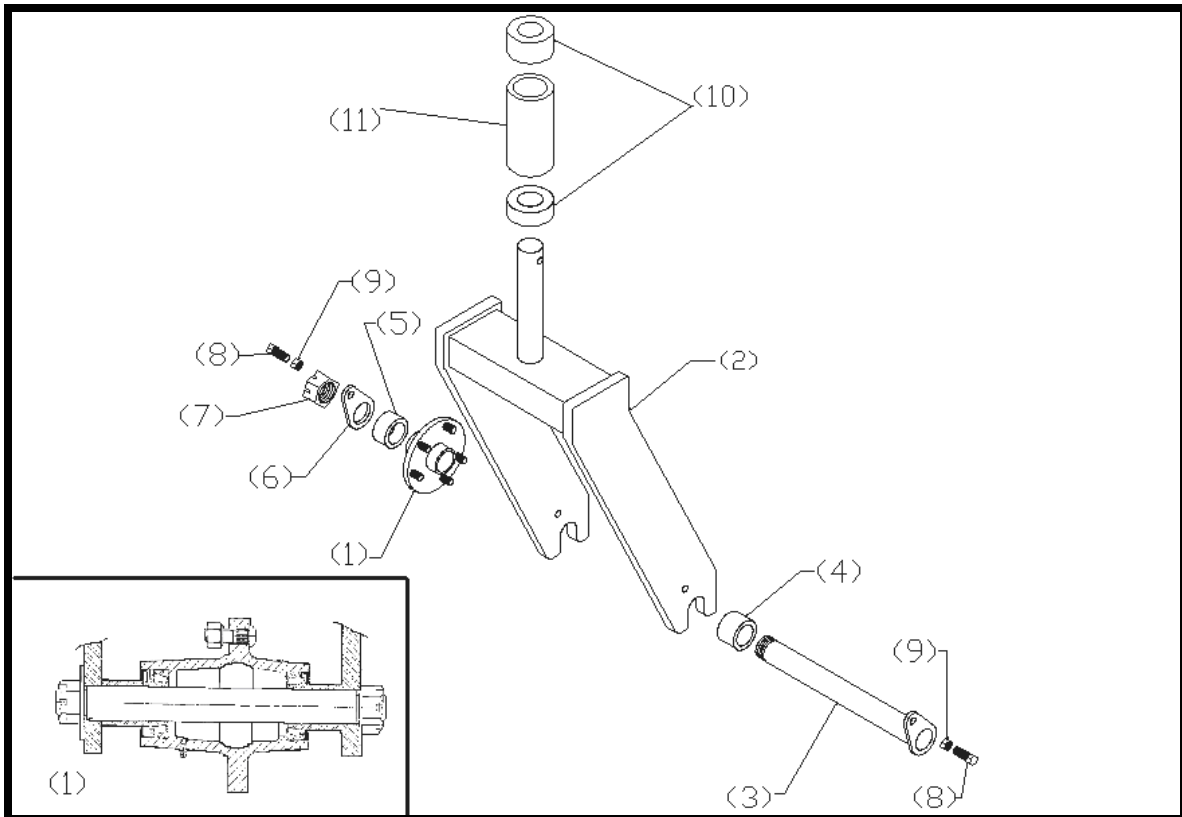

CASTER ASSEMBLY

CASTER ASSEMBLY

PARTS LIST

<u>Ref#</u>	<u>BMI#</u> <u>GRE YEL</u>	<u>Description</u>	<u>Qty.</u>
1		Caster Hub Assembly (Page 18)	2
2	16114 18103	Caster Forks	2
3	16135 18104	Caster Axle	2
4	16486 18135	Caster Axle Spacer B	2
5	16485 18134	Caster Axle Spacer A	2
6	16144 18105	Caster Axle Hanger	2
7	16087	1 1/4" NF Castle Nut	2
8	16040	3/8" x 1 3/4" NC Bolt	4
9	13802	3/8" NC Locknut	4
Not Shown	16097	Caster Wheel Pivot Bushing	4
Not Shown	16404	Caster Pivot Bushing Spacer	2
Not Shown	16364	Self Tapping Grease Zerk	2
Not Shown	10302	3/16" x 1 1/4" Roll Pin	2